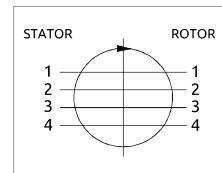

Distributore rotante 04 vie
Swivel joint 04 ways

Item code
D045040200

POS.	Statore Stator	Rotore Rotor	DN (mm)	Pressione max a 12RPM (bar) Max pressure at 12RPM (bar)	Fluido Fluid
1	1/4" NPT	1/4" NPT	6	300	Hydraulic Oil
2	1/4" NPT	1/4" NPT	6	300	Hydraulic Oil
3	1/4" NPT	1/4" NPT	6	300	Hydraulic Oil
4	1/4" NPT	1/4" NPT	6	300	Hydraulic Oil

Distributore rotante 04 vie
Swivel joint 04 ways

Item code
D060040000

POS.	Statore Stator	Rotore Rotor	DN (mm)	Pressione max a 12RPM (bar) Max pressure at 12RPM (bar)	Fluido Fluid
1	3/8" G	3/8" G	9	420	Hydraulic Oil
2	3/8" G	3/8" G	9	420	Hydraulic Oil
3	3/8" G	3/8" G	9	420	Hydraulic Oil
4	3/8" G	3/8" G	9	420	Hydraulic Oil