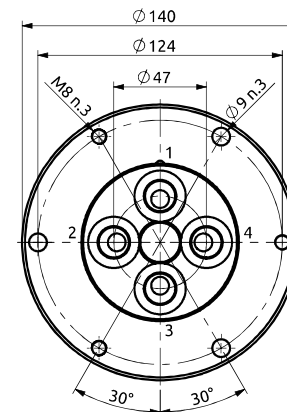

Distributore rotante 04 vie
Swivel joint 04 ways

Item code
D045040200

POS.	Statore Stator	Rotore Rotor	DN (mm)	Pressione max a 12RPM (bar) Max pressure at 12RPM (bar)	Fluido Fluid
1	1/4" NPT	1/4" NPT	6	300	Hydraulic Oil
2	1/4" NPT	1/4" NPT	6	300	Hydraulic Oil
3	1/4" NPT	1/4" NPT	6	300	Hydraulic Oil
4	1/4" NPT	1/4" NPT	6	300	Hydraulic Oil

Distributore rotante 04 vie
Swivel joint 04 ways

Item code
D060040000

POS.	Statore Stator	Rotore Rotor	DN (mm)	Pressione max a 12RPM (bar) Max pressure at 12RPM (bar)	Fluido Fluid
1	3/8" G	3/8" G	9	420	Hydraulic Oil
2	3/8" G	3/8" G	9	420	Hydraulic Oil
3	3/8" G	3/8" G	9	420	Hydraulic Oil
4	3/8" G	3/8" G	9	420	Hydraulic Oil