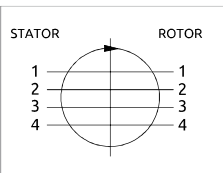

Distributore rotante 04 vie
Swivel joint 04 ways

Item code
D045040200

POS.	Statore Stator	Rotore Rotor	DN (mm)	Pressione max a 12RPM (bar) Max pressure at 12RPM (bar)	Fluido Fluid
1	1/4" NPT	1/4" NPT	6	300	Hydraulic Oil
2	1/4" NPT	1/4" NPT	6	300	Hydraulic Oil
3	1/4" NPT	1/4" NPT	6	300	Hydraulic Oil
4	1/4" NPT	1/4" NPT	6	300	Hydraulic Oil

Distributore rotante 04 vie
Swivel joint 04 ways

Item code
D060040000

POS.	Statore Stator	Rotore Rotor	DN (mm)	Pressione max a 12RPM (bar) Max pressure at 12RPM (bar)	Fluido Fluid
1	3/8" G	3/8" G	9	420	Hydraulic Oil
2	3/8" G	3/8" G	9	420	Hydraulic Oil
3	3/8" G	3/8" G	9	420	Hydraulic Oil
4	3/8" G	3/8" G	9	420	Hydraulic Oil