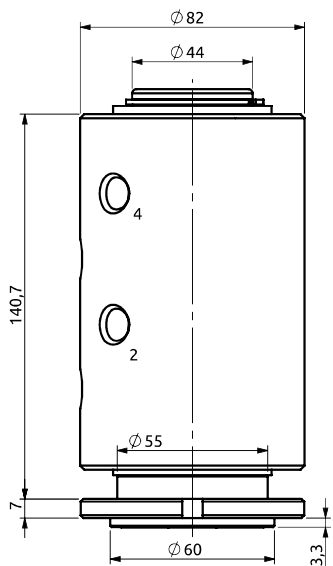

Distributore rotante 04 vie
Swivel joint 04 ways

Item code
D045040200

POS.	Statore Stator	Rotore Rotor	DN (mm)	Pressione max a 12RPM (bar) Max pressure at 12RPM (bar)	Fluido Fluid
1	1/4" NPT	1/4" NPT	6	300	Hydraulic Oil
2	1/4" NPT	1/4" NPT	6	300	Hydraulic Oil
3	1/4" NPT	1/4" NPT	6	300	Hydraulic Oil
4	1/4" NPT	1/4" NPT	6	300	Hydraulic Oil

Distributore rotante 04 vie
Swivel joint 04 ways

Item code
D060040000

POS.	Statore Stator	Rotore Rotor	DN (mm)	Pressione max a 12RPM (bar) Max pressure at 12RPM (bar)	Fluido Fluid
1	3/8" G	3/8" G	9	420	Hydraulic Oil
2	3/8" G	3/8" G	9	420	Hydraulic Oil
3	3/8" G	3/8" G	9	420	Hydraulic Oil
4	3/8" G	3/8" G	9	420	Hydraulic Oil