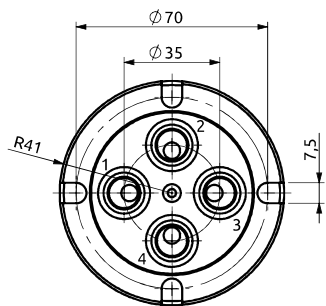

Distributore rotante 04 vie
Swivel joint 04 ways

Item code
D045040200

POS.	Statore Stator	Rotore Rotor	DN (mm)	Pressione max a 12RPM (bar) Max pressure at 12RPM (bar)	Fluido Fluid
1	1/4" NPT	1/4" NPT	6	300	Hydraulic Oil
2	1/4" NPT	1/4" NPT	6	300	Hydraulic Oil
3	1/4" NPT	1/4" NPT	6	300	Hydraulic Oil
4	1/4" NPT	1/4" NPT	6	300	Hydraulic Oil

Distributore rotante 04 vie
Swivel joint 04 ways

Item code
D060040000

POS.	Statore Stator	Rotore Rotor	DN (mm)	Pressione max a 12RPM (bar) Max pressure at 12RPM (bar)	Fluido Fluid
1	3/8" G	3/8" G	9	420	Hydraulic Oil
2	3/8" G	3/8" G	9	420	Hydraulic Oil
3	3/8" G	3/8" G	9	420	Hydraulic Oil
4	3/8" G	3/8" G	9	420	Hydraulic Oil