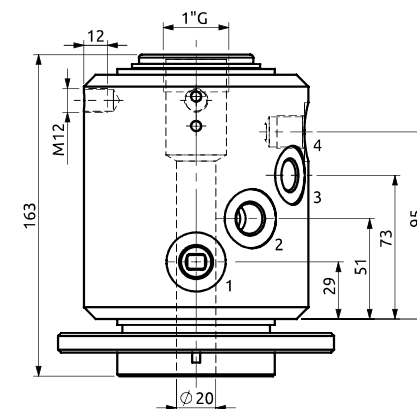

Distributore rotante 04 vie
Swivel joint 04 ways

Item code
D045040200

POS.	Statore Stator	Rotore Rotor	DN (mm)	Pressione max a 12RPM (bar) Max pressure at 12RPM (bar)	Fluido Fluid
1	1/4" NPT	1/4" NPT	6	300	Hydraulic Oil
2	1/4" NPT	1/4" NPT	6	300	Hydraulic Oil
3	1/4" NPT	1/4" NPT	6	300	Hydraulic Oil
4	1/4" NPT	1/4" NPT	6	300	Hydraulic Oil

Distributore rotante 04 vie
Swivel joint 04 ways

Item code
D060040000

POS.	Statore Stator	Rotore Rotor	DN (mm)	Pressione max a 12RPM (bar) Max pressure at 12RPM (bar)	Fluido Fluid
1	3/8" G	3/8" G	9	420	Hydraulic Oil
2	3/8" G	3/8" G	9	420	Hydraulic Oil
3	3/8" G	3/8" G	9	420	Hydraulic Oil
4	3/8" G	3/8" G	9	420	Hydraulic Oil