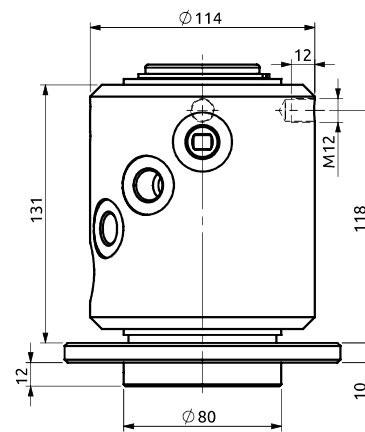

Distributore rotante 04 vie
Swivel joint 04 ways

Item code
D045040200

POS.	Statore Stator	Rotore Rotor	DN (mm)	Pressione max a 12RPM (bar) Max pressure at 12RPM (bar)	Fluido Fluid
1	1/4" NPT	1/4" NPT	6	300	Hydraulic Oil
2	1/4" NPT	1/4" NPT	6	300	Hydraulic Oil
3	1/4" NPT	1/4" NPT	6	300	Hydraulic Oil
4	1/4" NPT	1/4" NPT	6	300	Hydraulic Oil

Distributore rotante 04 vie
Swivel joint 04 ways

Item code
D060040000

POS.	Statore Stator	Rotore Rotor	DN (mm)	Pressione max a 12RPM (bar) Max pressure at 12RPM (bar)	Fluido Fluid
1	3/8" G	3/8" G	9	420	Hydraulic Oil
2	3/8" G	3/8" G	9	420	Hydraulic Oil
3	3/8" G	3/8" G	9	420	Hydraulic Oil
4	3/8" G	3/8" G	9	420	Hydraulic Oil