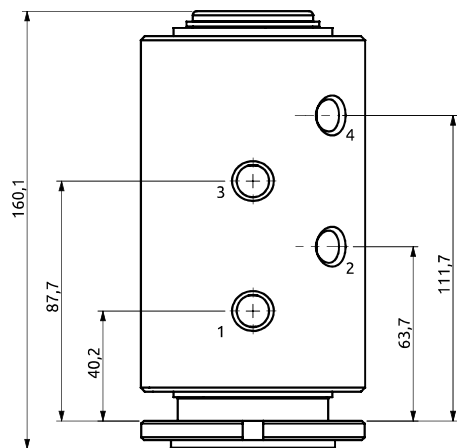

Distributore rotante 04 vie
Swivel joint 04 ways

Item code
D045040200

POS.	Statore Stator	Rotore Rotor	DN (mm)	Pressione max a 12RPM (bar) Max pressure at 12RPM (bar)	Fluido Fluid
1	1/4" NPT	1/4" NPT	6	300	Hydraulic Oil
2	1/4" NPT	1/4" NPT	6	300	Hydraulic Oil
3	1/4" NPT	1/4" NPT	6	300	Hydraulic Oil
4	1/4" NPT	1/4" NPT	6	300	Hydraulic Oil

Distributore rotante 04 vie
Swivel joint 04 ways

Item code
D060040000

POS.	Statore Stator	Rotore Rotor	DN (mm)	Pressione max a 12RPM (bar) Max pressure at 12RPM (bar)	Fluido Fluid
1	3/8" G	3/8" G	9	420	Hydraulic Oil
2	3/8" G	3/8" G	9	420	Hydraulic Oil
3	3/8" G	3/8" G	9	420	Hydraulic Oil
4	3/8" G	3/8" G	9	420	Hydraulic Oil