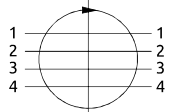

Distributore rotante 04 vie  
Swivel joint 04 ways

Item code  
D170040100

STATOR ROTOR

POS.	Statore Stator	Rotore Rotor	DN (mm)	Pressione max a 12RPM (bar) Max pressure at 12RPM (bar)	Fluido Fluid
1	2.1/2" SAE3000	2.1/2" SAE3000	63	420	Hydraulic Oil
2	1.1/2" SAE6000	1.1/2" SAE6000	36	420	Hydraulic Oil
3	2.1/2" SAE3000	2.1/2" SAE3000	63	420	Hydraulic Oil
4	1.1/2" SAE3000	1.1/2" SAE3000	36	420	Hydraulic Oil

Distributore rotante 05 vie  
Swivel joint 05 ways

Item code  
D085050200

STATOR ROTOR

POS.	Statore Stator	Rotore Rotor	DN (mm)	Pressione max a 12RPM (bar) Max pressure at 12RPM (bar)	Fluido Fluid
1	3/4"G	3/4"G	16	300	Hydraulic Oil
2	1"G	1"G	22	300	Hydraulic Oil
3	1" 1/4 G	1" 1/4 G	20 n.2	300	Hydraulic Oil
4	1/2"G	1/2"G	12	300	Hydraulic Oil
5	1/2"G	1/2"G	12	300	Hydraulic Oil