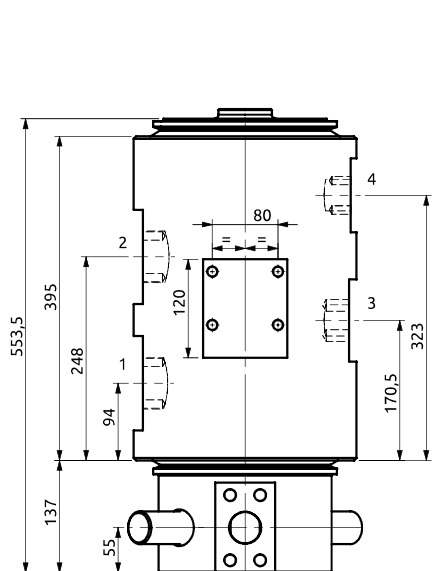

Distributore rotante 04 vie  
Swivel joint 04 ways

Item code  
D170040100

STATOR ROTOR

POS.	Statore Stator	Rotore Rotor	DN (mm)	Pressione max a 12RPM (bar) Max pressure at 12RPM (bar)	Fluido Fluid
1	2.1/2" SAE3000	2.1/2" SAE3000	63	420	Hydraulic Oil
2	1.1/2" SAE6000	1.1/2" SAE6000	36	420	Hydraulic Oil
3	2.1/2" SAE3000	2.1/2" SAE3000	63	420	Hydraulic Oil
4	1.1/2" SAE3000	1.1/2" SAE3000	36	420	Hydraulic Oil

Distributore rotante 05 vie  
Swivel joint 05 ways

Item code  
D085050200

STATOR ROTOR

POS.	Statore Stator	Rotore Rotor	DN (mm)	Pressione max a 12RPM (bar) Max pressure at 12RPM (bar)	Fluido Fluid
1	3/4"G	3/4"G	16	300	Hydraulic Oil
2	1"G	1"G	22	300	Hydraulic Oil
3	1" 1/4 G	1" 1/4 G	20 n.2	300	Hydraulic Oil
4	1/2"G	1/2"G	12	300	Hydraulic Oil
5	1/2"G	1/2"G	12	300	Hydraulic Oil