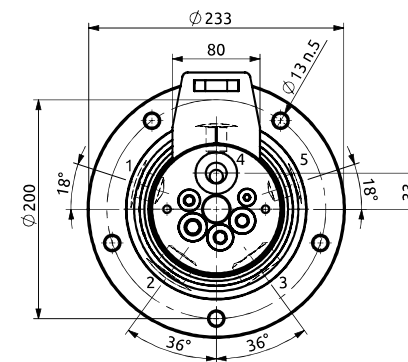

Distributore rotante 04 vie  
Swivel joint 04 ways

Item code  
D170040100

STATOR ROTOR

POS.	Statore Stator	Rotore Rotor	DN (mm)	Pressione max a 12RPM (bar) Max pressure at 12RPM (bar)	Fluido Fluid
1	2.1/2" SAE3000	2.1/2" SAE3000	63	420	Hydraulic Oil
2	1.1/2" SAE6000	1.1/2" SAE6000	36	420	Hydraulic Oil
3	2.1/2" SAE3000	2.1/2" SAE3000	63	420	Hydraulic Oil
4	1.1/2" SAE3000	1.1/2" SAE3000	36	420	Hydraulic Oil

Distributore rotante 05 vie  
Swivel joint 05 ways

Item code  
D085050200

STATOR ROTOR

POS.	Statore Stator	Rotore Rotor	DN (mm)	Pressione max a 12RPM (bar) Max pressure at 12RPM (bar)	Fluido Fluid
1	3/4"G	3/4"G	16	300	Hydraulic Oil
2	1"G	1"G	22	300	Hydraulic Oil
3	1" 1/4 G	1" 1/4 G	20 n.2	300	Hydraulic Oil
4	1/2"G	1/2"G	12	300	Hydraulic Oil
5	1/2"G	1/2"G	12	300	Hydraulic Oil