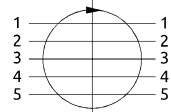

Distributore rotante 04 vie  
Swivel joint 04 ways

Item code  
D170040100

STATOR ROTOR

POS.	Statore Stator	Rotore Rotor	DN (mm)	Pressione max a 12RPM (bar) Max pressure at 12RPM (bar)	Fluido Fluid
1	2.1/2" SAE3000	2.1/2" SAE3000	63	420	Hydraulic Oil
2	1.1/2" SAE6000	1.1/2" SAE6000	36	420	Hydraulic Oil
3	2.1/2" SAE3000	2.1/2" SAE3000	63	420	Hydraulic Oil
4	1.1/2" SAE3000	1.1/2" SAE3000	36	420	Hydraulic Oil

Distributore rotante 05 vie  
Swivel joint 05 ways

Item code  
D085050200

STATOR ROTOR

POS.	Statore Stator	Rotore Rotor	DN (mm)	Pressione max a 12RPM (bar) Max pressure at 12RPM (bar)	Fluido Fluid
1	3/4"G	3/4"G	16	300	Hydraulic Oil
2	1"G	1"G	22	300	Hydraulic Oil
3	1" 1/4 G	1" 1/4 G	20 n.2	300	Hydraulic Oil
4	1/2"G	1/2"G	12	300	Hydraulic Oil
5	1/2"G	1/2"G	12	300	Hydraulic Oil