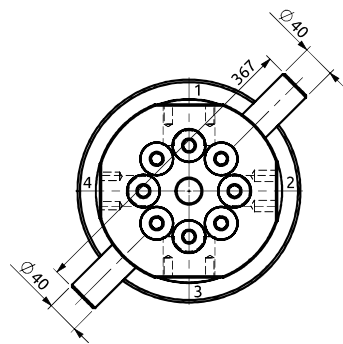

Distributore rotante 04 vie  
Swivel joint 04 ways

Item code  
D170040100

STATOR ROTOR

POS.	Statore Stator	Rotore Rotor	DN (mm)	Pressione max a 12RPM (bar) Max pressure at 12RPM (bar)	Fluido Fluid
1	2.1/2" SAE3000	2.1/2" SAE3000	63	420	Hydraulic Oil
2	1.1/2" SAE6000	1.1/2" SAE6000	36	420	Hydraulic Oil
3	2.1/2" SAE3000	2.1/2" SAE3000	63	420	Hydraulic Oil
4	1.1/2" SAE3000	1.1/2" SAE3000	36	420	Hydraulic Oil

Distributore rotante 05 vie  
Swivel joint 05 ways

Item code  
D085050200

STATOR ROTOR

POS.	Statore Stator	Rotore Rotor	DN (mm)	Pressione max a 12RPM (bar) Max pressure at 12RPM (bar)	Fluido Fluid
1	3/4"G	3/4"G	16	300	Hydraulic Oil
2	1"G	1"G	22	300	Hydraulic Oil
3	1" 1/4 G	1" 1/4 G	20 n.2	300	Hydraulic Oil
4	1/2"G	1/2"G	12	300	Hydraulic Oil
5	1/2"G	1/2"G	12	300	Hydraulic Oil