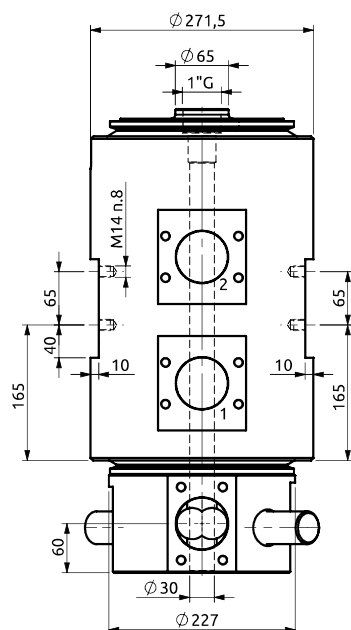

Distributore rotante 04 vie  
Swivel joint 04 ways

Item code  
D170040100

STATOR ROTOR

POS.	Statore Stator	Rotore Rotor	DN (mm)	Pressione max a 12RPM (bar) Max pressure at 12RPM (bar)	Fluido Fluid
1	2.1/2" SAE3000	2.1/2" SAE3000	63	420	Hydraulic Oil
2	1.1/2" SAE6000	1.1/2" SAE6000	36	420	Hydraulic Oil
3	2.1/2" SAE3000	2.1/2" SAE3000	63	420	Hydraulic Oil
4	1.1/2" SAE3000	1.1/2" SAE3000	36	420	Hydraulic Oil

Distributore rotante 05 vie  
Swivel joint 05 ways

Item code  
D085050200

STATOR ROTOR

POS.	Statore Stator	Rotore Rotor	DN (mm)	Pressione max a 12RPM (bar) Max pressure at 12RPM (bar)	Fluido Fluid
1	3/4"G	3/4"G	16	300	Hydraulic Oil
2	1"G	1"G	22	300	Hydraulic Oil
3	1" 1/4 G	1" 1/4 G	20 n.2	300	Hydraulic Oil
4	1/2"G	1/2"G	12	300	Hydraulic Oil
5	1/2"G	1/2"G	12	300	Hydraulic Oil