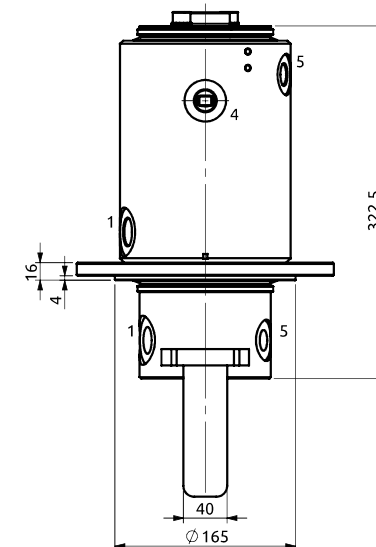

Distributore rotante 04 vie  
Swivel joint 04 ways

Item code  
D170040100

STATOR ROTOR

POS.	Statore Stator	Rotore Rotor	DN (mm)	Pressione max a 12RPM (bar) Max pressure at 12RPM (bar)	Fluido Fluid
1	2.1/2" SAE3000	2.1/2" SAE3000	63	420	Hydraulic Oil
2	1.1/2" SAE6000	1.1/2" SAE6000	36	420	Hydraulic Oil
3	2.1/2" SAE3000	2.1/2" SAE3000	63	420	Hydraulic Oil
4	1.1/2" SAE3000	1.1/2" SAE3000	36	420	Hydraulic Oil

Distributore rotante 05 vie  
Swivel joint 05 ways

Item code  
D085050200

STATOR ROTOR

POS.	Statore Stator	Rotore Rotor	DN (mm)	Pressione max a 12RPM (bar) Max pressure at 12RPM (bar)	Fluido Fluid
1	3/4"G	3/4"G	16	300	Hydraulic Oil
2	1"G	1"G	22	300	Hydraulic Oil
3	1" 1/4 G	1" 1/4 G	20 n.2	300	Hydraulic Oil
4	1/2"G	1/2"G	12	300	Hydraulic Oil
5	1/2"G	1/2"G	12	300	Hydraulic Oil