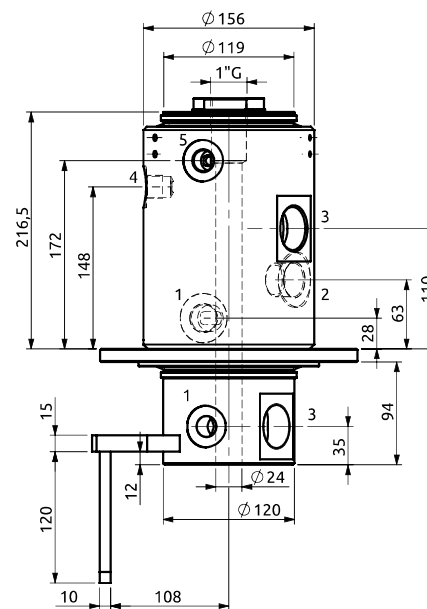

Distributore rotante 04 vie  
Swivel joint 04 ways

Item code  
D170040100

STATOR ROTOR

POS.	Statore Stator	Rotore Rotor	DN (mm)	Pressione max a 12RPM (bar) Max pressure at 12RPM (bar)	Fluido Fluid
1	2.1/2" SAE3000	2.1/2" SAE3000	63	420	Hydraulic Oil
2	1.1/2" SAE6000	1.1/2" SAE6000	36	420	Hydraulic Oil
3	2.1/2" SAE3000	2.1/2" SAE3000	63	420	Hydraulic Oil
4	1.1/2" SAE3000	1.1/2" SAE3000	36	420	Hydraulic Oil

Distributore rotante 05 vie  
Swivel joint 05 ways

Item code  
D085050200

STATOR ROTOR

POS.	Statore Stator	Rotore Rotor	DN (mm)	Pressione max a 12RPM (bar) Max pressure at 12RPM (bar)	Fluido Fluid
1	3/4"G	3/4"G	16	300	Hydraulic Oil
2	1"G	1"G	22	300	Hydraulic Oil
3	1" 1/4 G	1" 1/4 G	20 n.2	300	Hydraulic Oil
4	1/2"G	1/2"G	12	300	Hydraulic Oil
5	1/2"G	1/2"G	12	300	Hydraulic Oil