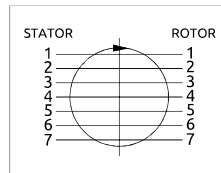

Distributore rotante 07 vie
Swivel joint 07 ways

Item code
D085070100

Distributore rotante 07 vie
Swivel joint 07 ways

Item code
D100070000

POS.	Statore Stator	Rotore Rotor	DN (mm)	Pressione max a 12RPM (bar) Max pressure at 12RPM (bar)	Fluido Fluid
1	3/8"G	3/8"G	10	320	Hydraulic Oil
2	1/2"G	1/2"G	12	320	Hydraulic Oil
3	1/2"G	1/2"G	12	320	Hydraulic Oil
4	1/2"G	1/2"G	12	320	Hydraulic Oil
5	1/2"G	1/2"G	12	320	Hydraulic Oil
6	1/2"G	1/2"G	12	320	Hydraulic Oil
7	1/2"G	1/2"G	12	320	Hydraulic Oil

POS.	Statore Stator	Rotore Rotor	DN (mm)	Pressione max a 12RPM (bar) Max pressure at 12RPM (bar)	Fluido Fluid
1	1/4"G	1/4"G	8	350	Hydraulic Oil
2	1/4"G	1/4"G	8	350	Hydraulic Oil
3	1/2"G	1/2"G	14	350	Hydraulic Oil
4	1"G	1"G	22	350	Hydraulic Oil
5	1"G	1"G	22	350	Hydraulic Oil
6	1"G	1"G	22	350	Hydraulic Oil
7	1"G	1"G	22	350	Hydraulic Oil