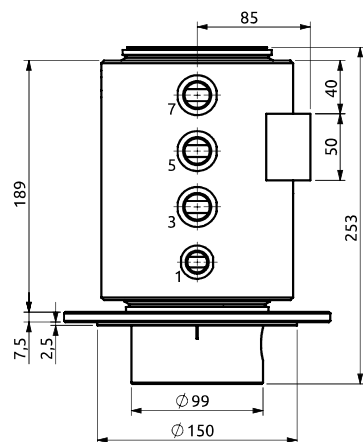

Distributore rotante 07 vie
Swivel joint 07 ways

Item code
D085070100

Distributore rotante 07 vie
Swivel joint 07 ways

Item code
D100070000

POS.	Statore Stator	Rotore Rotor	DN (mm)	Pressione max a 12RPM (bar) Max pressure at 12RPM (bar)	Fluido Fluid
1	3/8"G	3/8"G	10	320	Hydraulic Oil
2	1/2"G	1/2"G	12	320	Hydraulic Oil
3	1/2"G	1/2"G	12	320	Hydraulic Oil
4	1/2"G	1/2"G	12	320	Hydraulic Oil
5	1/2"G	1/2"G	12	320	Hydraulic Oil
6	1/2"G	1/2"G	12	320	Hydraulic Oil
7	1/2"G	1/2"G	12	320	Hydraulic Oil

POS.	Statore Stator	Rotore Rotor	DN (mm)	Pressione max a 12RPM (bar) Max pressure at 12RPM (bar)	Fluido Fluid
1	1/4"G	1/4"G	8	350	Hydraulic Oil
2	1/4"G	1/4"G	8	350	Hydraulic Oil
3	1/2"G	1/2"G	14	350	Hydraulic Oil
4	1"G	1"G	22	350	Hydraulic Oil
5	1"G	1"G	22	350	Hydraulic Oil
6	1"G	1"G	22	350	Hydraulic Oil
7	1"G	1"G	22	350	Hydraulic Oil