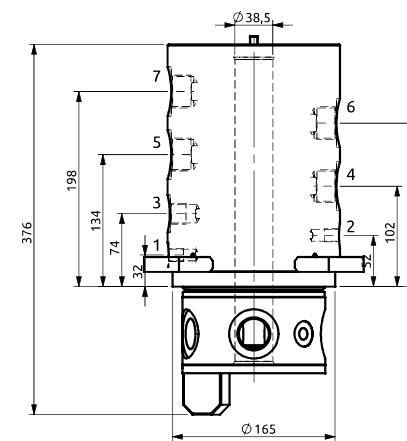

Distributore rotante 07 vie
Swivel joint 07 ways

Item code
D085070100

Distributore rotante 07 vie
Swivel joint 07 ways

Item code
D100070000

POS.	Statore Stator	Rotore Rotor	DN (mm)	Pressione max a 12RPM (bar) Max pressure at 12RPM (bar)	Fluido Fluid
1	3/8"G	3/8"G	10	320	Hydraulic Oil
2	1/2"G	1/2"G	12	320	Hydraulic Oil
3	1/2"G	1/2"G	12	320	Hydraulic Oil
4	1/2"G	1/2"G	12	320	Hydraulic Oil
5	1/2"G	1/2"G	12	320	Hydraulic Oil
6	1/2"G	1/2"G	12	320	Hydraulic Oil
7	1/2"G	1/2"G	12	320	Hydraulic Oil

POS.	Statore Stator	Rotore Rotor	DN (mm)	Pressione max a 12RPM (bar) Max pressure at 12RPM (bar)	Fluido Fluid
1	1/4"G	1/4"G	8	350	Hydraulic Oil
2	1/4"G	1/4"G	8	350	Hydraulic Oil
3	1/2"G	1/2"G	14	350	Hydraulic Oil
4	1"G	1"G	22	350	Hydraulic Oil
5	1"G	1"G	22	350	Hydraulic Oil
6	1"G	1"G	22	350	Hydraulic Oil
7	1"G	1"G	22	350	Hydraulic Oil