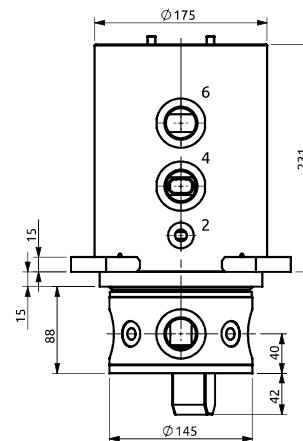

Distributore rotante 07 vie
Swivel joint 07 ways

Item code
D085070100

Distributore rotante 07 vie
Swivel joint 07 ways

Item code
D100070000

POS.	Statore Stator	Rotore Rotor	DN (mm)	Pressione max a 12RPM (bar) Max pressure at 12RPM (bar)	Fluido Fluid
1	3/8"G	3/8"G	10	320	Hydraulic Oil
2	1/2"G	1/2"G	12	320	Hydraulic Oil
3	1/2"G	1/2"G	12	320	Hydraulic Oil
4	1/2"G	1/2"G	12	320	Hydraulic Oil
5	1/2"G	1/2"G	12	320	Hydraulic Oil
6	1/2"G	1/2"G	12	320	Hydraulic Oil
7	1/2"G	1/2"G	12	320	Hydraulic Oil

POS.	Statore Stator	Rotore Rotor	DN (mm)	Pressione max a 12RPM (bar) Max pressure at 12RPM (bar)	Fluido Fluid
1	1/4"G	1/4"G	8	350	Hydraulic Oil
2	1/4"G	1/4"G	8	350	Hydraulic Oil
3	1/2"G	1/2"G	14	350	Hydraulic Oil
4	1"G	1"G	22	350	Hydraulic Oil
5	1"G	1"G	22	350	Hydraulic Oil
6	1"G	1"G	22	350	Hydraulic Oil
7	1"G	1"G	22	350	Hydraulic Oil