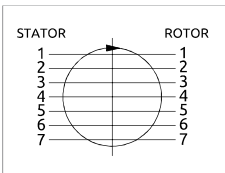

Distributore rotante 07 vie
Swivel joint 07 ways

Item code
D085070100

Distributore rotante 07 vie
Swivel joint 07 ways

Item code
D100070000

POS.	Statore Stator	Rotore Rotor	DN (mm)	Pressione max a 12RPM (bar) Max pressure at 12RPM (bar)	Fluido Fluid
1	3/8"G	3/8"G	10	320	Hydraulic Oil
2	1/2"G	1/2"G	12	320	Hydraulic Oil
3	1/2"G	1/2"G	12	320	Hydraulic Oil
4	1/2"G	1/2"G	12	320	Hydraulic Oil
5	1/2"G	1/2"G	12	320	Hydraulic Oil
6	1/2"G	1/2"G	12	320	Hydraulic Oil
7	1/2"G	1/2"G	12	320	Hydraulic Oil

POS.	Statore Stator	Rotore Rotor	DN (mm)	Pressione max a 12RPM (bar) Max pressure at 12RPM (bar)	Fluido Fluid
1	1/4"G	1/4"G	8	350	Hydraulic Oil
2	1/4"G	1/4"G	8	350	Hydraulic Oil
3	1/2"G	1/2"G	14	350	Hydraulic Oil
4	1"G	1"G	22	350	Hydraulic Oil
5	1"G	1"G	22	350	Hydraulic Oil
6	1"G	1"G	22	350	Hydraulic Oil
7	1"G	1"G	22	350	Hydraulic Oil