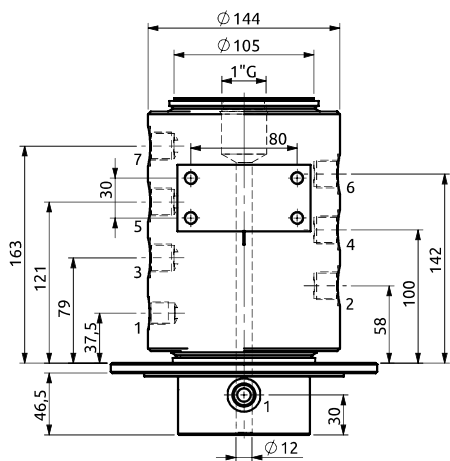

Distributore rotante 07 vie
Swivel joint 07 ways

Item code
D085070100

Distributore rotante 07 vie
Swivel joint 07 ways

Item code
D100070000

POS.	Statore Stator	Rotore Rotor	DN (mm)	Pressione max a 12RPM (bar) Max pressure at 12RPM (bar)	Fluido Fluid
1	3/8"G	3/8"G	10	320	Hydraulic Oil
2	1/2"G	1/2"G	12	320	Hydraulic Oil
3	1/2"G	1/2"G	12	320	Hydraulic Oil
4	1/2"G	1/2"G	12	320	Hydraulic Oil
5	1/2"G	1/2"G	12	320	Hydraulic Oil
6	1/2"G	1/2"G	12	320	Hydraulic Oil
7	1/2"G	1/2"G	12	320	Hydraulic Oil

POS.	Statore Stator	Rotore Rotor	DN (mm)	Pressione max a 12RPM (bar) Max pressure at 12RPM (bar)	Fluido Fluid
1	1/4"G	1/4"G	8	350	Hydraulic Oil
2	1/4"G	1/4"G	8	350	Hydraulic Oil
3	1/2"G	1/2"G	14	350	Hydraulic Oil
4	1"G	1"G	22	350	Hydraulic Oil
5	1"G	1"G	22	350	Hydraulic Oil
6	1"G	1"G	22	350	Hydraulic Oil
7	1"G	1"G	22	350	Hydraulic Oil