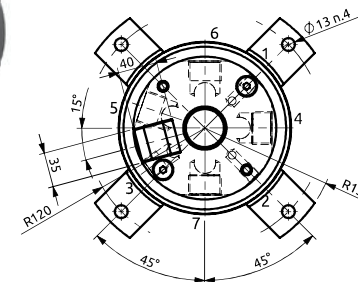

Distributore rotante 07 vie
Swivel joint 07 ways

Item code
D085070100

Distributore rotante 07 vie
Swivel joint 07 ways

Item code
D100070000

POS.	Statore Stator	Rotore Rotor	DN (mm)	Pressione max a 12RPM (bar) Max pressure at 12RPM (bar)	Fluido Fluid
1	3/8"G	3/8"G	10	320	Hydraulic Oil
2	1/2"G	1/2"G	12	320	Hydraulic Oil
3	1/2"G	1/2"G	12	320	Hydraulic Oil
4	1/2"G	1/2"G	12	320	Hydraulic Oil
5	1/2"G	1/2"G	12	320	Hydraulic Oil
6	1/2"G	1/2"G	12	320	Hydraulic Oil
7	1/2"G	1/2"G	12	320	Hydraulic Oil

POS.	Statore Stator	Rotore Rotor	DN (mm)	Pressione max a 12RPM (bar) Max pressure at 12RPM (bar)	Fluido Fluid
1	1/4"G	1/4"G	8	350	Hydraulic Oil
2	1/4"G	1/4"G	8	350	Hydraulic Oil
3	1/2"G	1/2"G	14	350	Hydraulic Oil
4	1"G	1"G	22	350	Hydraulic Oil
5	1"G	1"G	22	350	Hydraulic Oil
6	1"G	1"G	22	350	Hydraulic Oil
7	1"G	1"G	22	350	Hydraulic Oil