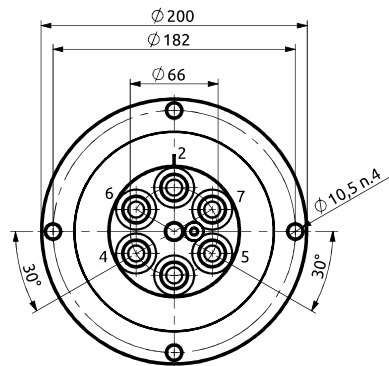

Distributore rotante 07 vie
Swivel joint 07 ways

Item code
D085070100

Distributore rotante 07 vie
Swivel joint 07 ways

Item code
D100070000

POS.	Statore Stator	Rotore Rotor	DN (mm)	Pressione max a 12RPM (bar) Max pressure at 12RPM (bar)	Fluido Fluid
1	3/8"G	3/8"G	10	320	Hydraulic Oil
2	1/2"G	1/2"G	12	320	Hydraulic Oil
3	1/2"G	1/2"G	12	320	Hydraulic Oil
4	1/2"G	1/2"G	12	320	Hydraulic Oil
5	1/2"G	1/2"G	12	320	Hydraulic Oil
6	1/2"G	1/2"G	12	320	Hydraulic Oil
7	1/2"G	1/2"G	12	320	Hydraulic Oil

POS.	Statore Stator	Rotore Rotor	DN (mm)	Pressione max a 12RPM (bar) Max pressure at 12RPM (bar)	Fluido Fluid
1	1/4"G	1/4"G	8	350	Hydraulic Oil
2	1/4"G	1/4"G	8	350	Hydraulic Oil
3	1/2"G	1/2"G	14	350	Hydraulic Oil
4	1"G	1"G	22	350	Hydraulic Oil
5	1"G	1"G	22	350	Hydraulic Oil
6	1"G	1"G	22	350	Hydraulic Oil
7	1"G	1"G	22	350	Hydraulic Oil