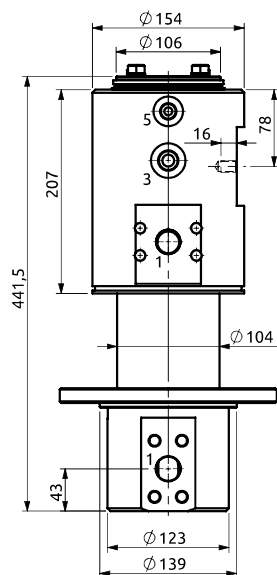

Distributore rotante 05 vie  
Swivel joint 05 ways

Item code  
D085050600

POS.	Statore Stator	Rotore Rotor	DN (mm)	Pressione max a 12RPM (bar) Max pressure at 12RPM (bar)	Fluido Fluid
1	1" SAE 6000	1" SAE 6000	22	300	Hydraulic Oil
2	1" SAE 6000	1" SAE 6000	22	300	Hydraulic Oil
3	1/2"G	1/2"G	13	300	Hydraulic Oil
4	1/2"G	1/2"G	13	300	Hydraulic Oil
5	3/8"G	3/8"G	13	30	Hydraulic Oil

Distributore rotante 05 vie  
Swivel joint 05 ways

Item code  
D100050100

POS.	Statore Stator	Rotore Rotor	DN (mm)	Pressione max a 12RPM (bar) Max pressure at 12RPM (bar)	Fluido Fluid
1	3/4"G	3/4"G	18	420	Hydraulic Oil
2	3/4"G	3/4"G	18	420	Hydraulic Oil
3	3/4"G	3/4"G	18	420	Hydraulic Oil
4	1"G	1"G	22	420	Hydraulic Oil
5	1"G	1"G	22	420	Hydraulic Oil