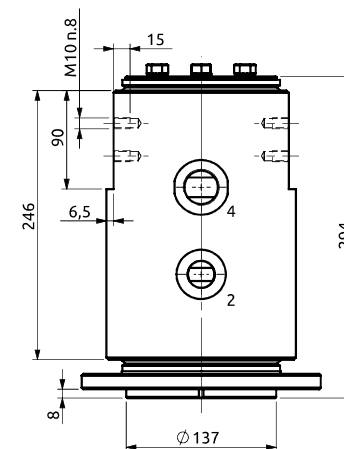

Distributore rotante 05 vie  
Swivel joint 05 ways

Item code  
D085050600

POS.	Statore Stator	Rotore Rotor	DN (mm)	Pressione max a 12RPM (bar) Max pressure at 12RPM (bar)	Fluido Fluid
1	1" SAE 6000	1" SAE 6000	22	300	Hydraulic Oil
2	1" SAE 6000	1" SAE 6000	22	300	Hydraulic Oil
3	1/2"G	1/2"G	13	300	Hydraulic Oil
4	1/2"G	1/2"G	13	300	Hydraulic Oil
5	3/8"G	3/8"G	13	30	Hydraulic Oil

Distributore rotante 05 vie  
Swivel joint 05 ways

Item code  
D100050100

POS.	Statore Stator	Rotore Rotor	DN (mm)	Pressione max a 12RPM (bar) Max pressure at 12RPM (bar)	Fluido Fluid
1	3/4"G	3/4"G	18	420	Hydraulic Oil
2	3/4"G	3/4"G	18	420	Hydraulic Oil
3	3/4"G	3/4"G	18	420	Hydraulic Oil
4	1"G	1"G	22	420	Hydraulic Oil
5	1"G	1"G	22	420	Hydraulic Oil