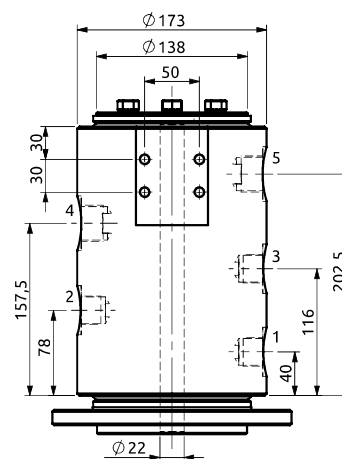

Distributore rotante 05 vie  
Swivel joint 05 ways

Item code  
D085050600

POS.	Statore Stator	Rotore Rotor	DN (mm)	Pressione max a 12RPM (bar) Max pressure at 12RPM (bar)	Fluido Fluid
1	1" SAE 6000	1" SAE 6000	22	300	Hydraulic Oil
2	1" SAE 6000	1" SAE 6000	22	300	Hydraulic Oil
3	1/2"G	1/2"G	13	300	Hydraulic Oil
4	1/2"G	1/2"G	13	300	Hydraulic Oil
5	3/8"G	3/8"G	13	30	Hydraulic Oil

Distributore rotante 05 vie  
Swivel joint 05 ways

Item code  
D100050100

POS.	Statore Stator	Rotore Rotor	DN (mm)	Pressione max a 12RPM (bar) Max pressure at 12RPM (bar)	Fluido Fluid
1	3/4"G	3/4"G	18	420	Hydraulic Oil
2	3/4"G	3/4"G	18	420	Hydraulic Oil
3	3/4"G	3/4"G	18	420	Hydraulic Oil
4	1"G	1"G	22	420	Hydraulic Oil
5	1"G	1"G	22	420	Hydraulic Oil