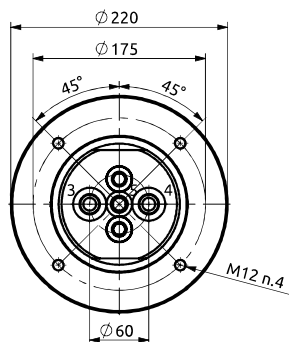

Distributore rotante 05 vie  
Swivel joint 05 ways

Item code  
D085050600

POS.	Statore Stator	Rotore Rotor	DN (mm)	Pressione max a 12RPM (bar) Max pressure at 12RPM (bar)	Fluido Fluid
1	1" SAE 6000	1" SAE 6000	22	300	Hydraulic Oil
2	1" SAE 6000	1" SAE 6000	22	300	Hydraulic Oil
3	1/2"G	1/2"G	13	300	Hydraulic Oil
4	1/2"G	1/2"G	13	300	Hydraulic Oil
5	3/8"G	3/8"G	13	30	Hydraulic Oil

Distributore rotante 05 vie  
Swivel joint 05 ways

Item code  
D100050100

POS.	Statore Stator	Rotore Rotor	DN (mm)	Pressione max a 12RPM (bar) Max pressure at 12RPM (bar)	Fluido Fluid
1	3/4"G	3/4"G	18	420	Hydraulic Oil
2	3/4"G	3/4"G	18	420	Hydraulic Oil
3	3/4"G	3/4"G	18	420	Hydraulic Oil
4	1"G	1"G	22	420	Hydraulic Oil
5	1"G	1"G	22	420	Hydraulic Oil