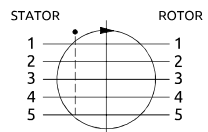

Distributore rotante 05 vie  
Swivel joint 05 ways

Item code  
D085050600

POS.	Statore Stator	Rotore Rotor	DN (mm)	Pressione max a 12RPM (bar) Max pressure at 12RPM (bar)	Fluido Fluid
1	1" SAE 6000	1" SAE 6000	22	300	Hydraulic Oil
2	1" SAE 6000	1" SAE 6000	22	300	Hydraulic Oil
3	1/2"G	1/2"G	13	300	Hydraulic Oil
4	1/2"G	1/2"G	13	300	Hydraulic Oil
5	3/8"G	3/8"G	13	30	Hydraulic Oil

Distributore rotante 05 vie  
Swivel joint 05 ways

Item code  
D100050100

POS.	Statore Stator	Rotore Rotor	DN (mm)	Pressione max a 12RPM (bar) Max pressure at 12RPM (bar)	Fluido Fluid
1	3/4"G	3/4"G	18	420	Hydraulic Oil
2	3/4"G	3/4"G	18	420	Hydraulic Oil
3	3/4"G	3/4"G	18	420	Hydraulic Oil
4	1"G	1"G	22	420	Hydraulic Oil
5	1"G	1"G	22	420	Hydraulic Oil