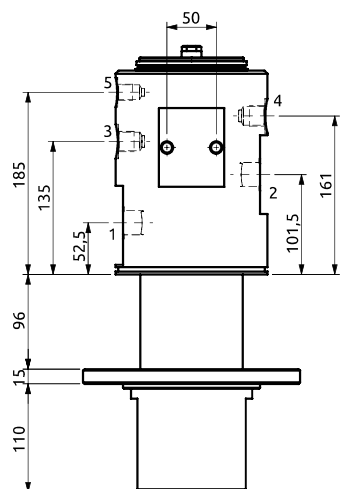

Distributore rotante 05 vie  
Swivel joint 05 ways

Item code  
D085050600

POS.	Statore Stator	Rotore Rotor	DN (mm)	Pressione max a 12RPM (bar) Max pressure at 12RPM (bar)	Fluido Fluid
1	1" SAE 6000	1" SAE 6000	22	300	Hydraulic Oil
2	1" SAE 6000	1" SAE 6000	22	300	Hydraulic Oil
3	1/2"G	1/2"G	13	300	Hydraulic Oil
4	1/2"G	1/2"G	13	300	Hydraulic Oil
5	3/8"G	3/8"G	13	30	Hydraulic Oil

Distributore rotante 05 vie  
Swivel joint 05 ways

Item code  
D100050100

POS.	Statore Stator	Rotore Rotor	DN (mm)	Pressione max a 12RPM (bar) Max pressure at 12RPM (bar)	Fluido Fluid
1	3/4"G	3/4"G	18	420	Hydraulic Oil
2	3/4"G	3/4"G	18	420	Hydraulic Oil
3	3/4"G	3/4"G	18	420	Hydraulic Oil
4	1"G	1"G	22	420	Hydraulic Oil
5	1"G	1"G	22	420	Hydraulic Oil