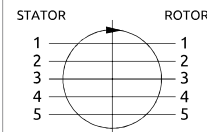

Distributore rotante 05 vie  
Swivel joint 05 ways

Item code  
D085050600

POS.	Statore Stator	Rotore Rotor	DN (mm)	Pressione max a 12RPM (bar) Max pressure at 12RPM (bar)	Fluido Fluid
1	1" SAE 6000	1" SAE 6000	22	300	Hydraulic Oil
2	1" SAE 6000	1" SAE 6000	22	300	Hydraulic Oil
3	1/2"G	1/2"G	13	300	Hydraulic Oil
4	1/2"G	1/2"G	13	300	Hydraulic Oil
5	3/8"G	3/8"G	13	30	Hydraulic Oil

Distributore rotante 05 vie  
Swivel joint 05 ways

Item code  
D100050100

POS.	Statore Stator	Rotore Rotor	DN (mm)	Pressione max a 12RPM (bar) Max pressure at 12RPM (bar)	Fluido Fluid
1	3/4"G	3/4"G	18	420	Hydraulic Oil
2	3/4"G	3/4"G	18	420	Hydraulic Oil
3	3/4"G	3/4"G	18	420	Hydraulic Oil
4	1"G	1"G	22	420	Hydraulic Oil
5	1"G	1"G	22	420	Hydraulic Oil