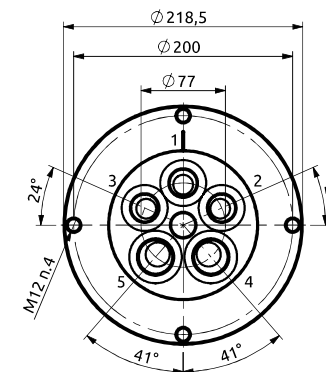

Distributore rotante 05 vie  
Swivel joint 05 ways

Item code  
D085050600

POS.	Statore Stator	Rotore Rotor	DN (mm)	Pressione max a 12RPM (bar) Max pressure at 12RPM (bar)	Fluido Fluid
1	1" SAE 6000	1" SAE 6000	22	300	Hydraulic Oil
2	1" SAE 6000	1" SAE 6000	22	300	Hydraulic Oil
3	1/2"G	1/2"G	13	300	Hydraulic Oil
4	1/2"G	1/2"G	13	300	Hydraulic Oil
5	3/8"G	3/8"G	13	30	Hydraulic Oil

Distributore rotante 05 vie  
Swivel joint 05 ways

Item code  
D100050100

POS.	Statore Stator	Rotore Rotor	DN (mm)	Pressione max a 12RPM (bar) Max pressure at 12RPM (bar)	Fluido Fluid
1	3/4"G	3/4"G	18	420	Hydraulic Oil
2	3/4"G	3/4"G	18	420	Hydraulic Oil
3	3/4"G	3/4"G	18	420	Hydraulic Oil
4	1"G	1"G	22	420	Hydraulic Oil
5	1"G	1"G	22	420	Hydraulic Oil