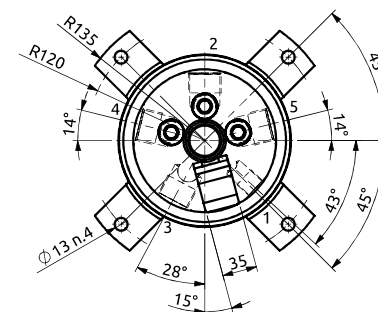

Distributore rotante 05 vie
Swivel joint 05 ways

Item code
D100050400

POS.	Statore Stator	Rotore Rotor	DN (mm)	Pressione max a 12RPM (bar) Max pressure at 12RPM (bar)	Fluido Fluid
1	3/8"G	3/8"G	14	380	Hydraulic Oil
2	3/8"G	3/8"G	14	380	Hydraulic Oil
3	1/2"G	1/2"G	14	380	Hydraulic Oil
4	1"G	1"G	22	380	Hydraulic Oil
5	1"G	1"G	22	380	Hydraulic Oil

Distributore rotante 05 vie
Swivel joint 05 ways

Item code
D100050500

POS.	Statore Stator	Rotore Rotor	DN (mm)	Pressione max a 12RPM (bar) Max pressure at 12RPM (bar)	Fluido Fluid
1	1/2"G	1/2"G	14	400	Hydraulic Oil
2	1"G	1"G	22	400	Hydraulic Oil
3	1"G	1"G	22	400	Hydraulic Oil
4	1"G	1"G	22	400	Hydraulic Oil
5	1"G	1"G	22	400	Hydraulic Oil