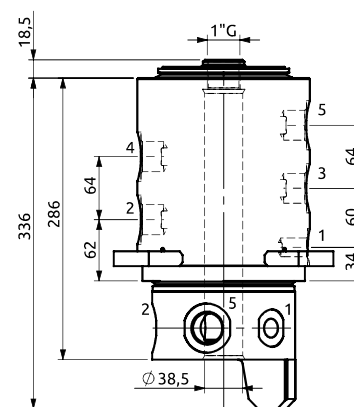

Distributore rotante 05 vie
Swivel joint 05 ways

Item code
D100050400

POS.	Statore Stator	Rotore Rotor	DN (mm)	Pressione max a 12RPM (bar) Max pressure at 12RPM (bar)	Fluido Fluid
1	3/8"G	3/8"G	14	380	Hydraulic Oil
2	3/8"G	3/8"G	14	380	Hydraulic Oil
3	1/2"G	1/2"G	14	380	Hydraulic Oil
4	1"G	1"G	22	380	Hydraulic Oil
5	1"G	1"G	22	380	Hydraulic Oil

Distributore rotante 05 vie
Swivel joint 05 ways

Item code
D100050500

POS.	Statore Stator	Rotore Rotor	DN (mm)	Pressione max a 12RPM (bar) Max pressure at 12RPM (bar)	Fluido Fluid
1	1/2"G	1/2"G	14	400	Hydraulic Oil
2	1"G	1"G	22	400	Hydraulic Oil
3	1"G	1"G	22	400	Hydraulic Oil
4	1"G	1"G	22	400	Hydraulic Oil
5	1"G	1"G	22	400	Hydraulic Oil