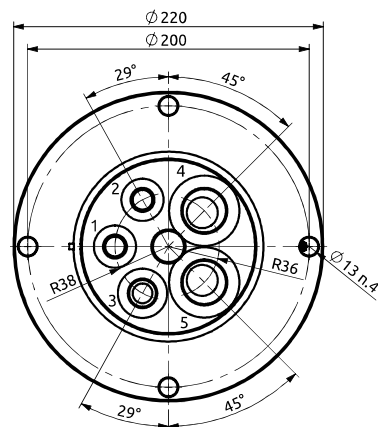

Distributore rotante 05 vie
Swivel joint 05 ways

Item code
D100050400

POS.	Statore Stator	Rotore Rotor	DN (mm)	Pressione max a 12RPM (bar) Max pressure at 12RPM (bar)	Fluido Fluid
1	3/8"G	3/8"G	14	380	Hydraulic Oil
2	3/8"G	3/8"G	14	380	Hydraulic Oil
3	1/2"G	1/2"G	14	380	Hydraulic Oil
4	1"G	1"G	22	380	Hydraulic Oil
5	1"G	1"G	22	380	Hydraulic Oil

Distributore rotante 05 vie
Swivel joint 05 ways

Item code
D100050500

POS.	Statore Stator	Rotore Rotor	DN (mm)	Pressione max a 12RPM (bar) Max pressure at 12RPM (bar)	Fluido Fluid
1	1/2"G	1/2"G	14	400	Hydraulic Oil
2	1"G	1"G	22	400	Hydraulic Oil
3	1"G	1"G	22	400	Hydraulic Oil
4	1"G	1"G	22	400	Hydraulic Oil
5	1"G	1"G	22	400	Hydraulic Oil