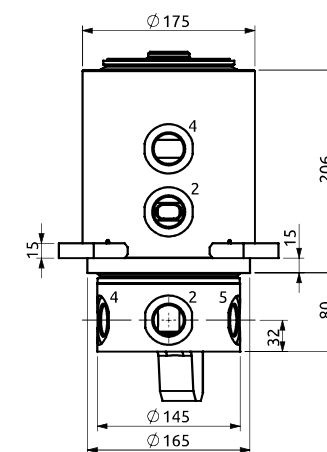

Distributore rotante 05 vie
Swivel joint 05 ways

Item code
D100050400

POS.	Statore Stator	Rotore Rotor	DN (mm)	Pressione max a 12RPM (bar) Max pressure at 12RPM (bar)	Fluido Fluid
1	3/8"G	3/8"G	14	380	Hydraulic Oil
2	3/8"G	3/8"G	14	380	Hydraulic Oil
3	1/2"G	1/2"G	14	380	Hydraulic Oil
4	1"G	1"G	22	380	Hydraulic Oil
5	1"G	1"G	22	380	Hydraulic Oil

Distributore rotante 05 vie
Swivel joint 05 ways

Item code
D100050500

POS.	Statore Stator	Rotore Rotor	DN (mm)	Pressione max a 12RPM (bar) Max pressure at 12RPM (bar)	Fluido Fluid
1	1/2"G	1/2"G	14	400	Hydraulic Oil
2	1"G	1"G	22	400	Hydraulic Oil
3	1"G	1"G	22	400	Hydraulic Oil
4	1"G	1"G	22	400	Hydraulic Oil
5	1"G	1"G	22	400	Hydraulic Oil