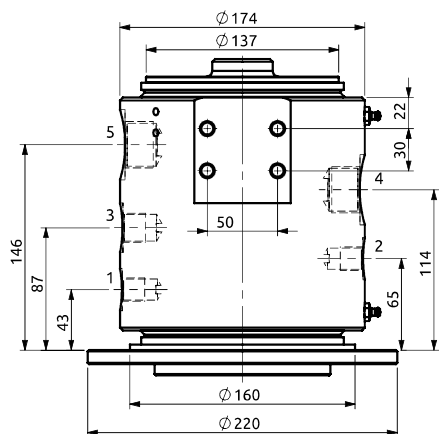

Distributore rotante 05 vie
Swivel joint 05 ways

Item code
D100050400

POS.	Statore Stator	Rotore Rotor	DN (mm)	Pressione max a 12RPM (bar) Max pressure at 12RPM (bar)	Fluido Fluid
1	3/8"G	3/8"G	14	380	Hydraulic Oil
2	3/8"G	3/8"G	14	380	Hydraulic Oil
3	1/2"G	1/2"G	14	380	Hydraulic Oil
4	1"G	1"G	22	380	Hydraulic Oil
5	1"G	1"G	22	380	Hydraulic Oil

Distributore rotante 05 vie
Swivel joint 05 ways

Item code
D100050500

POS.	Statore Stator	Rotore Rotor	DN (mm)	Pressione max a 12RPM (bar) Max pressure at 12RPM (bar)	Fluido Fluid
1	1/2"G	1/2"G	14	400	Hydraulic Oil
2	1"G	1"G	22	400	Hydraulic Oil
3	1"G	1"G	22	400	Hydraulic Oil
4	1"G	1"G	22	400	Hydraulic Oil
5	1"G	1"G	22	400	Hydraulic Oil