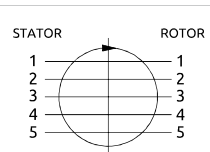

Distributore rotante 05 vie
Swivel joint 05 ways

Item code
D100050400

POS.	Statore Stator	Rotore Rotor	DN (mm)	Pressione max a 12RPM (bar) Max pressure at 12RPM (bar)	Fluido Fluid
1	3/8"G	3/8"G	14	380	Hydraulic Oil
2	3/8"G	3/8"G	14	380	Hydraulic Oil
3	1/2"G	1/2"G	14	380	Hydraulic Oil
4	1"G	1"G	22	380	Hydraulic Oil
5	1"G	1"G	22	380	Hydraulic Oil

Distributore rotante 05 vie
Swivel joint 05 ways

Item code
D100050500

POS.	Statore Stator	Rotore Rotor	DN (mm)	Pressione max a 12RPM (bar) Max pressure at 12RPM (bar)	Fluido Fluid
1	1/2"G	1/2"G	14	400	Hydraulic Oil
2	1"G	1"G	22	400	Hydraulic Oil
3	1"G	1"G	22	400	Hydraulic Oil
4	1"G	1"G	22	400	Hydraulic Oil
5	1"G	1"G	22	400	Hydraulic Oil