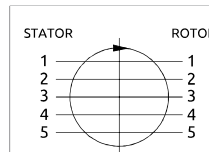

Distributore rotante 05 vie
Swivel joint 05 ways

Item code
D100050400

POS.	Statore Stator	Rotore Rotor	DN (mm)	Pressione max a 12RPM (bar) Max pressure at 12RPM (bar)	Fluido Fluid
1	3/8"G	3/8"G	14	380	Hydraulic Oil
2	3/8"G	3/8"G	14	380	Hydraulic Oil
3	1/2"G	1/2"G	14	380	Hydraulic Oil
4	1"G	1"G	22	380	Hydraulic Oil
5	1"G	1"G	22	380	Hydraulic Oil

Distributore rotante 05 vie
Swivel joint 05 ways

Item code
D100050500

POS.	Statore Stator	Rotore Rotor	DN (mm)	Pressione max a 12RPM (bar) Max pressure at 12RPM (bar)	Fluido Fluid
1	1/2"G	1/2"G	14	400	Hydraulic Oil
2	1"G	1"G	22	400	Hydraulic Oil
3	1"G	1"G	22	400	Hydraulic Oil
4	1"G	1"G	22	400	Hydraulic Oil
5	1"G	1"G	22	400	Hydraulic Oil