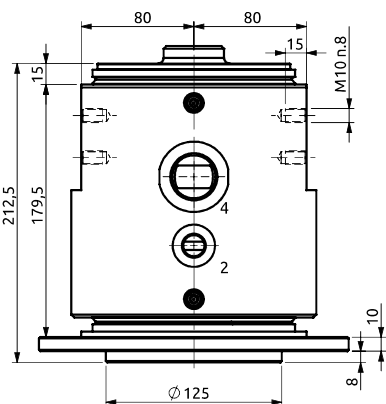

Distributore rotante 05 vie
Swivel joint 05 ways

Item code
D100050400

POS.	Statore Stator	Rotore Rotor	DN (mm)	Pressione max a 12RPM (bar) Max pressure at 12RPM (bar)	Fluido Fluid
1	3/8"G	3/8"G	14	380	Hydraulic Oil
2	3/8"G	3/8"G	14	380	Hydraulic Oil
3	1/2"G	1/2"G	14	380	Hydraulic Oil
4	1"G	1"G	22	380	Hydraulic Oil
5	1"G	1"G	22	380	Hydraulic Oil

Distributore rotante 05 vie
Swivel joint 05 ways

Item code
D100050500

POS.	Statore Stator	Rotore Rotor	DN (mm)	Pressione max a 12RPM (bar) Max pressure at 12RPM (bar)	Fluido Fluid
1	1/2"G	1/2"G	14	400	Hydraulic Oil
2	1"G	1"G	22	400	Hydraulic Oil
3	1"G	1"G	22	400	Hydraulic Oil
4	1"G	1"G	22	400	Hydraulic Oil
5	1"G	1"G	22	400	Hydraulic Oil