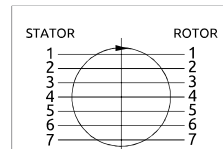

Distributore rotante 07 vie  
Swivel joint 07 ways

Item code  
D110070200

Distributore rotante 07 vie  
Swivel joint 07 ways

Item code  
D124070100

POS.	Statore Stator	Rotore Rotor	DN (mm)	Pressione max a 12RPM (bar) Max pressure at 12RPM (bar)	Fluido Fluid
1	3/8"G	3/8"G	10	380	Hydraulic Oil
2	3/8"G	3/8"G	10	380	Hydraulic Oil
3	3/8"G	3/8"G	10	380	Hydraulic Oil
4	1/2"G	1/2"G	14	380	Hydraulic Oil
5	1/2"G	1/2"G	14	380	Hydraulic Oil
6	1"G	1"G	22	380	Hydraulic Oil
7	1"G	1"G	22	380	Hydraulic Oil

POS.	Statore Stator	Rotore Rotor	DN (mm)	Pressione max a 12RPM (bar) Max pressure at 12RPM (bar)	Fluido Fluid
1	1"G	1"G	25	300	Hydraulic Oil
2	1"1/4 G	1"1/4 G	30	350	Hydraulic Oil
3	1"1/4 G	1"1/4 G	30	380	Hydraulic Oil
4	1"1/4 G	1"1/4 G	30	380	Hydraulic Oil
5	1"1/4 G	1"1/4 G	30	380	Hydraulic Oil
6	1/2"G	3/4"G	12	380	Hydraulic Oil
7	1/2"G	1/2"G	12	380	Hydraulic Oil