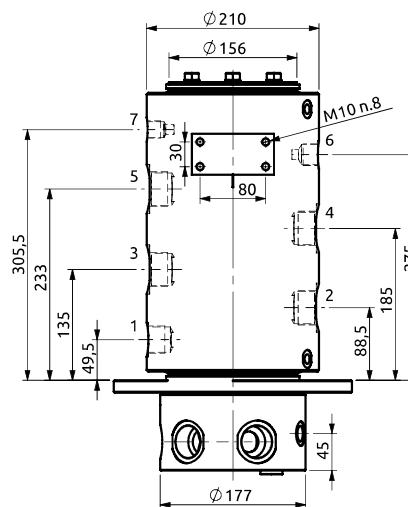

Distributore rotante 07 vie  
Swivel joint 07 ways

Item code  
D110070200

Distributore rotante 07 vie  
Swivel joint 07 ways

Item code  
D124070100

POS.	Statore Stator	Rotore Rotor	DN (mm)	Pressione max a 12RPM (bar) Max pressure at 12RPM (bar)	Fluido Fluid
1	3/8"G	3/8"G	10	380	Hydraulic Oil
2	3/8"G	3/8"G	10	380	Hydraulic Oil
3	3/8"G	3/8"G	10	380	Hydraulic Oil
4	1/2"G	1/2"G	14	380	Hydraulic Oil
5	1/2"G	1/2"G	14	380	Hydraulic Oil
6	1"G	1"G	22	380	Hydraulic Oil
7	1"G	1"G	22	380	Hydraulic Oil

POS.	Statore Stator	Rotore Rotor	DN (mm)	Pressione max a 12RPM (bar) Max pressure at 12RPM (bar)	Fluido Fluid
1	1"G	1"G	25	300	Hydraulic Oil
2	1"1/4 G	1"1/4 G	30	350	Hydraulic Oil
3	1"1/4 G	1"1/4 G	30	380	Hydraulic Oil
4	1"1/4 G	1"1/4 G	30	380	Hydraulic Oil
5	1"1/4 G	1"1/4 G	30	380	Hydraulic Oil
6	1/2"G	3/4"G	12	380	Hydraulic Oil
7	1/2"G	1/2"G	12	380	Hydraulic Oil