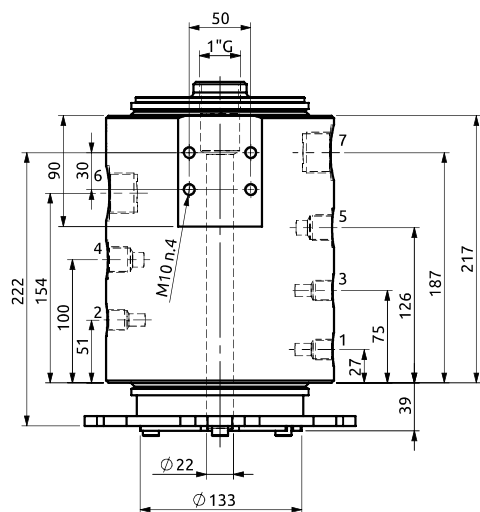

Distributore rotante 07 vie  
Swivel joint 07 ways

Item code  
D110070200

Distributore rotante 07 vie  
Swivel joint 07 ways

Item code  
D124070100

POS.	Statore Stator	Rotore Rotor	DN (mm)	Pressione max a 12RPM (bar) Max pressure at 12RPM (bar)	Fluido Fluid
1	3/8"G	3/8"G	10	380	Hydraulic Oil
2	3/8"G	3/8"G	10	380	Hydraulic Oil
3	3/8"G	3/8"G	10	380	Hydraulic Oil
4	1/2"G	1/2"G	14	380	Hydraulic Oil
5	1/2"G	1/2"G	14	380	Hydraulic Oil
6	1"G	1"G	22	380	Hydraulic Oil
7	1"G	1"G	22	380	Hydraulic Oil

POS.	Statore Stator	Rotore Rotor	DN (mm)	Pressione max a 12RPM (bar) Max pressure at 12RPM (bar)	Fluido Fluid
1	1"G	1"G	25	300	Hydraulic Oil
2	1"1/4 G	1"1/4 G	30	350	Hydraulic Oil
3	1"1/4 G	1"1/4 G	30	380	Hydraulic Oil
4	1"1/4 G	1"1/4 G	30	380	Hydraulic Oil
5	1"1/4 G	1"1/4 G	30	380	Hydraulic Oil
6	1/2"G	3/4"G	12	380	Hydraulic Oil
7	1/2"G	1/2"G	12	380	Hydraulic Oil