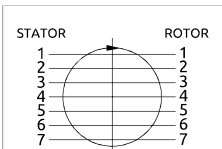

Distributore rotante 07 vie  
Swivel joint 07 ways

Item code  
D110070200

Distributore rotante 07 vie  
Swivel joint 07 ways

Item code  
D124070100

POS.	Statore Stator	Rotore Rotor	DN (mm)	Pressione max a 12RPM (bar) Max pressure at 12RPM (bar)	Fluido Fluid
1	3/8"G	3/8"G	10	380	Hydraulic Oil
2	3/8"G	3/8"G	10	380	Hydraulic Oil
3	3/8"G	3/8"G	10	380	Hydraulic Oil
4	1/2"G	1/2"G	14	380	Hydraulic Oil
5	1/2"G	1/2"G	14	380	Hydraulic Oil
6	1"G	1"G	22	380	Hydraulic Oil
7	1"G	1"G	22	380	Hydraulic Oil

POS.	Statore Stator	Rotore Rotor	DN (mm)	Pressione max a 12RPM (bar) Max pressure at 12RPM (bar)	Fluido Fluid
1	1"G	1"G	25	300	Hydraulic Oil
2	1"1/4 G	1"1/4 G	30	350	Hydraulic Oil
3	1"1/4 G	1"1/4 G	30	380	Hydraulic Oil
4	1"1/4 G	1"1/4 G	30	380	Hydraulic Oil
5	1"1/4 G	1"1/4 G	30	380	Hydraulic Oil
6	1/2"G	3/4"G	12	380	Hydraulic Oil
7	1/2"G	1/2"G	12	380	Hydraulic Oil