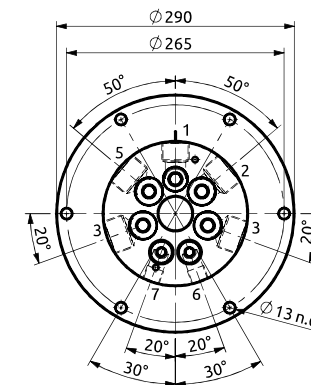

Distributore rotante 07 vie  
Swivel joint 07 ways

Item code  
D110070200

Distributore rotante 07 vie  
Swivel joint 07 ways

Item code  
D124070100

POS.	Statore Stator	Rotore Rotor	DN (mm)	Pressione max a 12RPM (bar) Max pressure at 12RPM (bar)	Fluido Fluid
1	3/8"G	3/8"G	10	380	Hydraulic Oil
2	3/8"G	3/8"G	10	380	Hydraulic Oil
3	3/8"G	3/8"G	10	380	Hydraulic Oil
4	1/2"G	1/2"G	14	380	Hydraulic Oil
5	1/2"G	1/2"G	14	380	Hydraulic Oil
6	1"G	1"G	22	380	Hydraulic Oil
7	1"G	1"G	22	380	Hydraulic Oil

POS.	Statore Stator	Rotore Rotor	DN (mm)	Pressione max a 12RPM (bar) Max pressure at 12RPM (bar)	Fluido Fluid
1	1"G	1"G	25	300	Hydraulic Oil
2	1"1/4 G	1"1/4 G	30	350	Hydraulic Oil
3	1"1/4 G	1"1/4 G	30	380	Hydraulic Oil
4	1"1/4 G	1"1/4 G	30	380	Hydraulic Oil
5	1"1/4 G	1"1/4 G	30	380	Hydraulic Oil
6	1/2"G	3/4"G	12	380	Hydraulic Oil
7	1/2"G	1/2"G	12	380	Hydraulic Oil