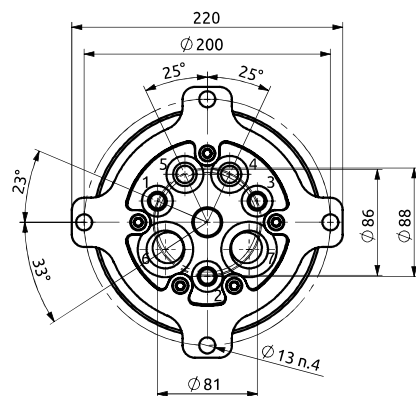

Distributore rotante 07 vie  
Swivel joint 07 ways

Item code  
D110070200

Distributore rotante 07 vie  
Swivel joint 07 ways

Item code  
D124070100

POS.	Statore Stator	Rotore Rotor	DN (mm)	Pressione max a 12RPM (bar) Max pressure at 12RPM (bar)	Fluido Fluid
1	3/8"G	3/8"G	10	380	Hydraulic Oil
2	3/8"G	3/8"G	10	380	Hydraulic Oil
3	3/8"G	3/8"G	10	380	Hydraulic Oil
4	1/2"G	1/2"G	14	380	Hydraulic Oil
5	1/2"G	1/2"G	14	380	Hydraulic Oil
6	1"G	1"G	22	380	Hydraulic Oil
7	1"G	1"G	22	380	Hydraulic Oil

POS.	Statore Stator	Rotore Rotor	DN (mm)	Pressione max a 12RPM (bar) Max pressure at 12RPM (bar)	Fluido Fluid
1	1"G	1"G	25	300	Hydraulic Oil
2	1"1/4 G	1"1/4 G	30	350	Hydraulic Oil
3	1"1/4 G	1"1/4 G	30	380	Hydraulic Oil
4	1"1/4 G	1"1/4 G	30	380	Hydraulic Oil
5	1"1/4 G	1"1/4 G	30	380	Hydraulic Oil
6	1/2"G	3/4"G	12	380	Hydraulic Oil
7	1/2"G	1/2"G	12	380	Hydraulic Oil