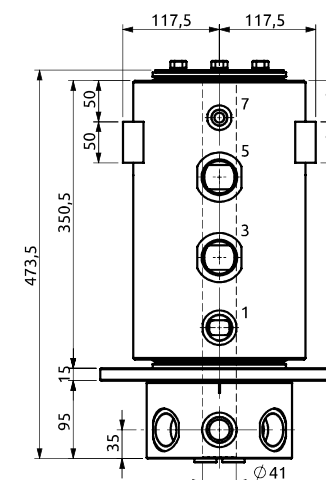

Distributore rotante 07 vie  
Swivel joint 07 ways

Item code  
D110070200

Distributore rotante 07 vie  
Swivel joint 07 ways

Item code  
D124070100

POS.	Statore Stator	Rotore Rotor	DN (mm)	Pressione max a 12RPM (bar) Max pressure at 12RPM (bar)	Fluido Fluid
1	3/8"G	3/8"G	10	380	Hydraulic Oil
2	3/8"G	3/8"G	10	380	Hydraulic Oil
3	3/8"G	3/8"G	10	380	Hydraulic Oil
4	1/2"G	1/2"G	14	380	Hydraulic Oil
5	1/2"G	1/2"G	14	380	Hydraulic Oil
6	1"G	1"G	22	380	Hydraulic Oil
7	1"G	1"G	22	380	Hydraulic Oil

POS.	Statore Stator	Rotore Rotor	DN (mm)	Pressione max a 12RPM (bar) Max pressure at 12RPM (bar)	Fluido Fluid
1	1"G	1"G	25	300	Hydraulic Oil
2	1"1/4 G	1"1/4 G	30	350	Hydraulic Oil
3	1"1/4 G	1"1/4 G	30	380	Hydraulic Oil
4	1"1/4 G	1"1/4 G	30	380	Hydraulic Oil
5	1"1/4 G	1"1/4 G	30	380	Hydraulic Oil
6	1/2"G	3/4"G	12	380	Hydraulic Oil
7	1/2"G	1/2"G	12	380	Hydraulic Oil