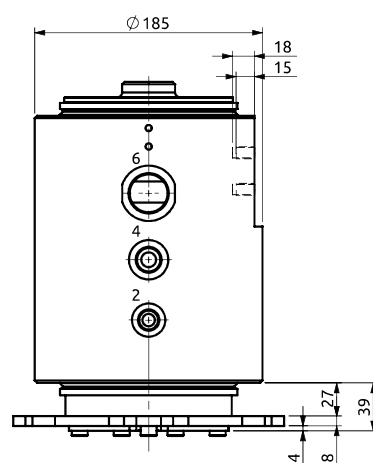

Distributore rotante 07 vie  
Swivel joint 07 ways

Item code  
D110070200

Distributore rotante 07 vie  
Swivel joint 07 ways

Item code  
D124070100

POS.	Statore Stator	Rotore Rotor	DN (mm)	Pressione max a 12RPM (bar) Max pressure at 12RPM (bar)	Fluido Fluid
1	3/8"G	3/8"G	10	380	Hydraulic Oil
2	3/8"G	3/8"G	10	380	Hydraulic Oil
3	3/8"G	3/8"G	10	380	Hydraulic Oil
4	1/2"G	1/2"G	14	380	Hydraulic Oil
5	1/2"G	1/2"G	14	380	Hydraulic Oil
6	1"G	1"G	22	380	Hydraulic Oil
7	1"G	1"G	22	380	Hydraulic Oil

POS.	Statore Stator	Rotore Rotor	DN (mm)	Pressione max a 12RPM (bar) Max pressure at 12RPM (bar)	Fluido Fluid
1	1"G	1"G	25	300	Hydraulic Oil
2	1"1/4 G	1"1/4 G	30	350	Hydraulic Oil
3	1"1/4 G	1"1/4 G	30	380	Hydraulic Oil
4	1"1/4 G	1"1/4 G	30	380	Hydraulic Oil
5	1"1/4 G	1"1/4 G	30	380	Hydraulic Oil
6	1/2"G	3/4"G	12	380	Hydraulic Oil
7	1/2"G	1/2"G	12	380	Hydraulic Oil