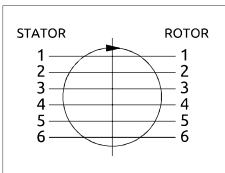

Distributore rotante 06 vie
Swivel joint 06 ways

Item code
D08506200

POS.	Statore Stator	Rotore Rotor	DN (mm)	Pressione max a 12RPM (bar) Max pressure at 12RPM (bar)	Fluido Fluid
1	3/8" G	3/8" G	10	350	Hydraulic Oil
2	3/8" G	3/8" G	10	350	Hydraulic Oil
3	3/4" G	3/4" G	18	350	Hydraulic Oil
4	3/4" G	3/4" G	18	350	Hydraulic Oil
5	3/4" G	3/4" G	18	350	Hydraulic Oil
6	3/4" G	3/4" G	18	350	Hydraulic Oil

Distributore rotante 06 vie
Swivel joint 06 ways

Item code
D100060000

POS.	Statore Stator	Rotore Rotor	DN (mm)	Pressione max a 12RPM (bar) Max pressure at 12RPM (bar)	Fluido Fluid
1	1" G	1" G	20	350	Hydraulic Oil
2	1" G	1" G	20	350	Hydraulic Oil
3	3/4" G	3/4" G	15	350	Hydraulic Oil
4	3/4" G	3/4" G	15	350	Hydraulic Oil
5	1/2" G	1/2" G	12	350	Hydraulic Oil
6	1/2" G	1/2" G	12	350	Hydraulic Oil