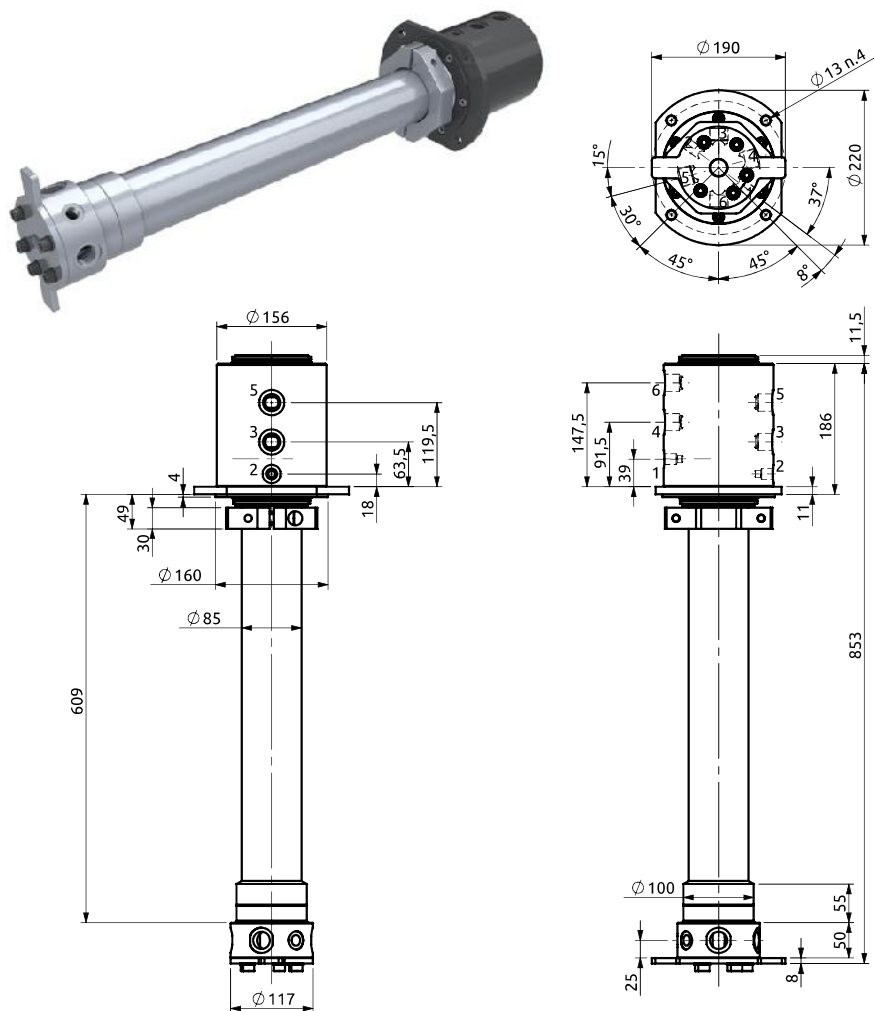

Distributore rotante 06 vie
Swivel joint 06 ways

Item code
D08506200

POS.	Statore Stator	Rotore Rotor	DN (mm)	Pressione max a 12RPM (bar) Max pressure at 12RPM (bar)	Fluido Fluid
1	3/8" G	3/8" G	10	350	Hydraulic Oil
2	3/8" G	3/8" G	10	350	Hydraulic Oil
3	3/4" G	3/4" G	18	350	Hydraulic Oil
4	3/4" G	3/4" G	18	350	Hydraulic Oil
5	3/4" G	3/4" G	18	350	Hydraulic Oil
6	3/4" G	3/4" G	18	350	Hydraulic Oil

Distributore rotante 06 vie
Swivel joint 06 ways

Item code
D100060000

POS.	Statore Stator	Rotore Rotor	DN (mm)	Pressione max a 12RPM (bar) Max pressure at 12RPM (bar)	Fluido Fluid
1	1" G	1" G	20	350	Hydraulic Oil
2	1" G	1" G	20	350	Hydraulic Oil
3	3/4" G	3/4" G	15	350	Hydraulic Oil
4	3/4" G	3/4" G	15	350	Hydraulic Oil
5	1/2" G	1/2" G	12	350	Hydraulic Oil
6	1/2" G	1/2" G	12	350	Hydraulic Oil