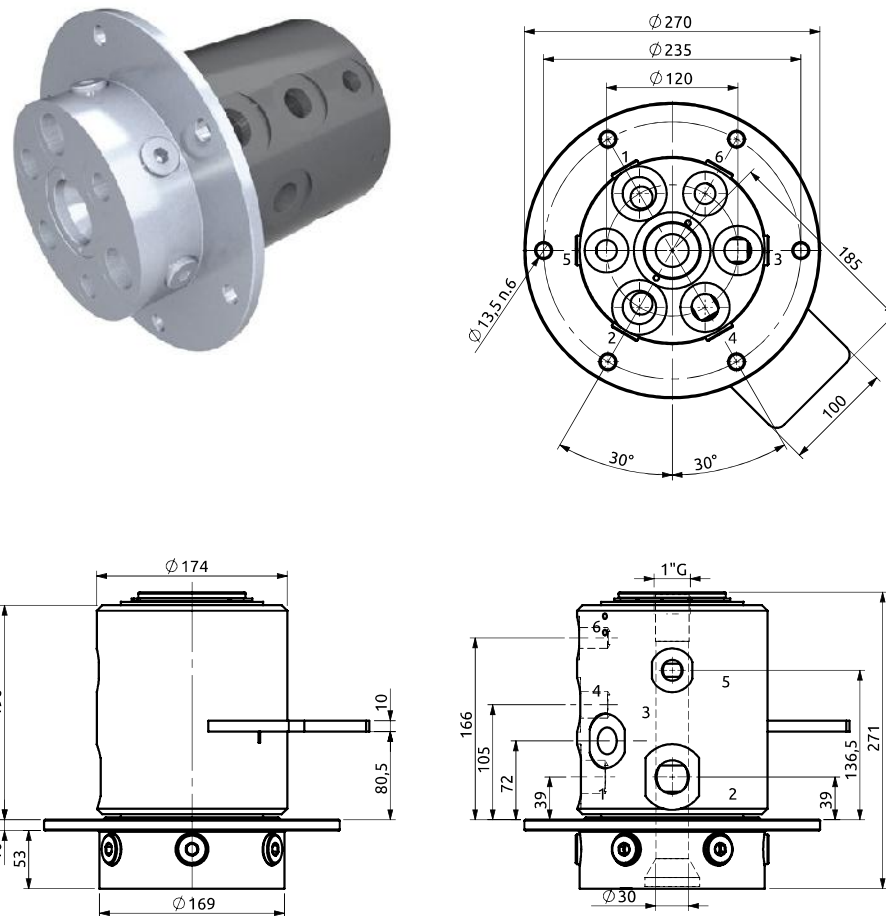

Distributore rotante 06 vie
Swivel joint 06 ways

Item code
D08506200

POS.	Statore Stator	Rotore Rotor	DN (mm)	Pressione max a 12RPM (bar) Max pressure at 12RPM (bar)	Fluido Fluid
1	3/8" G	3/8" G	10	350	Hydraulic Oil
2	3/8" G	3/8" G	10	350	Hydraulic Oil
3	3/4" G	3/4" G	18	350	Hydraulic Oil
4	3/4" G	3/4" G	18	350	Hydraulic Oil
5	3/4" G	3/4" G	18	350	Hydraulic Oil
6	3/4" G	3/4" G	18	350	Hydraulic Oil

Distributore rotante 06 vie
Swivel joint 06 ways

Item code
D100060000

POS.	Statore Stator	Rotore Rotor	DN (mm)	Pressione max a 12RPM (bar) Max pressure at 12RPM (bar)	Fluido Fluid
1	1" G	1" G	20	350	Hydraulic Oil
2	1" G	1" G	20	350	Hydraulic Oil
3	3/4" G	3/4" G	15	350	Hydraulic Oil
4	3/4" G	3/4" G	15	350	Hydraulic Oil
5	1/2" G	1/2" G	12	350	Hydraulic Oil
6	1/2" G	1/2" G	12	350	Hydraulic Oil