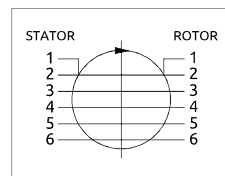

Distributore rotante 06 vie
Swivel joint 06 ways

Item code
D08506200

POS.	Statore Stator	Rotore Rotor	DN (mm)	Pressione max a 12RPM (bar) Max pressure at 12RPM (bar)	Fluido Fluid
1	3/8" G	3/8" G	10	350	Hydraulic Oil
2	3/8" G	3/8" G	10	350	Hydraulic Oil
3	3/4" G	3/4" G	18	350	Hydraulic Oil
4	3/4" G	3/4" G	18	350	Hydraulic Oil
5	3/4" G	3/4" G	18	350	Hydraulic Oil
6	3/4" G	3/4" G	18	350	Hydraulic Oil

Distributore rotante 06 vie
Swivel joint 06 ways

Item code
D100060000

POS.	Statore Stator	Rotore Rotor	DN (mm)	Pressione max a 12RPM (bar) Max pressure at 12RPM (bar)	Fluido Fluid
1	1" G	1" G	20	350	Hydraulic Oil
2	1" G	1" G	20	350	Hydraulic Oil
3	3/4" G	3/4" G	15	350	Hydraulic Oil
4	3/4" G	3/4" G	15	350	Hydraulic Oil
5	1/2" G	1/2" G	12	350	Hydraulic Oil
6	1/2" G	1/2" G	12	350	Hydraulic Oil