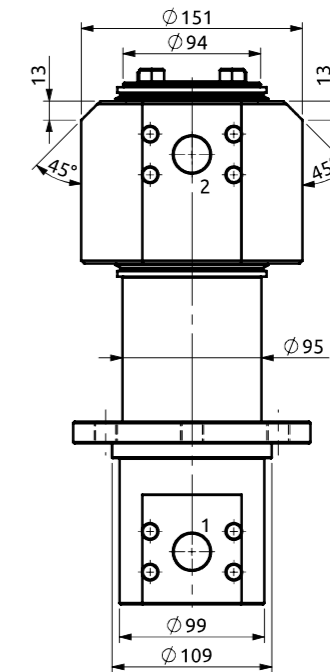

Distributore rotante 02 vie
Swivel joint 02 ways

Item code
D060020900

- stelo e camicia sono in alluminio
- rod and housing are in aluminium

STATOR ROTOR

POS.	Statore Stator	Rotore Rotor	DN (mm)	Pressione max a 12RPM (bar) Max pressure at 12RPM (bar)	Fluido Fluid
1	3/8"G	3/8"G	10	15	Air
2	3/8"G	3/8"G	10	15	Air

Distributore rotante 02 vie
Swivel joint 02 ways

Item code
D075020100

STATOR ROTOR

POS.	Statore Stator	Rotore Rotor	DN (mm)	Pressione max a 12RPM (bar) Max pressure at 12RPM (bar)	Fluido Fluid
1	1" SAE 6000	1" SAE 6000	25	420	Hydraulic Oil
2	1" SAE 6000	1" SAE 6000	25	420	Hydraulic Oil