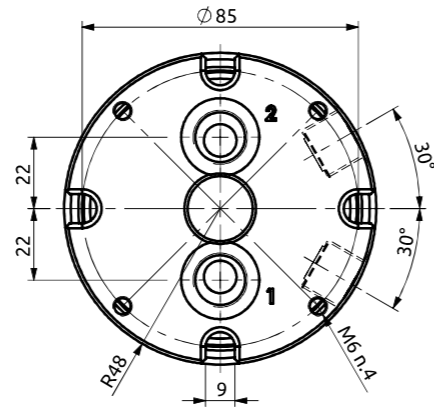

Distributore rotante 02 vie
Swivel joint 02 ways

Item code
D060020900

- stelo e camicia sono in alluminio
- rod and housing are in aluminium

STATOR ROTOR

POS.	Statore Stator	Rotore Rotor	DN (mm)	Pressione max a 12RPM (bar) Max pressure at 12RPM (bar)	Fluido Fluid
1	3/8"G	3/8"G	10	15	Air
2	3/8"G	3/8"G	10	15	Air

Distributore rotante 02 vie
Swivel joint 02 ways

Item code
D075020100

STATOR ROTOR

POS.	Statore Stator	Rotore Rotor	DN (mm)	Pressione max a 12RPM (bar) Max pressure at 12RPM (bar)	Fluido Fluid
1	1" SAE 6000	1" SAE 6000	25	420	Hydraulic Oil
2	1" SAE 6000	1" SAE 6000	25	420	Hydraulic Oil