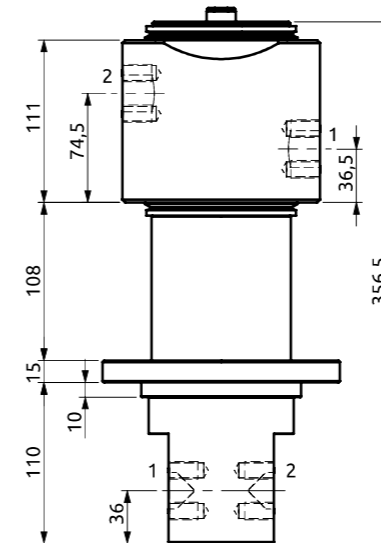

Distributore rotante 02 vie
Swivel joint 02 ways

Item code
D060020900

- stelo e camicia sono in alluminio
- rod and housing are in aluminium

STATOR ROTOR

POS.	Statore Stator	Rotore Rotor	DN (mm)	Pressione max a 12RPM (bar) Max pressure at 12RPM (bar)	Fluido Fluid
1	3/8"G	3/8"G	10	15	Air
2	3/8"G	3/8"G	10	15	Air

Distributore rotante 02 vie
Swivel joint 02 ways

Item code
D075020100

STATOR ROTOR

POS.	Statore Stator	Rotore Rotor	DN (mm)	Pressione max a 12RPM (bar) Max pressure at 12RPM (bar)	Fluido Fluid
1	1" SAE 6000	1" SAE 6000	25	420	Hydraulic Oil
2	1" SAE 6000	1" SAE 6000	25	420	Hydraulic Oil