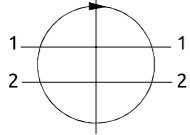

Distributore rotante 02 vie
Swivel joint 02 ways

Item code
D060020900

- stelo e camicia sono in alluminio
- rod and housing are in aluminium

STATOR ROTOR

POS.	Statore Stator	Rotore Rotor	DN (mm)	Pressione max a 12RPM (bar) Max pressure at 12RPM (bar)	Fluido Fluid
1	3/8"G	3/8"G	10	15	Air
2	3/8"G	3/8"G	10	15	Air

Distributore rotante 02 vie
Swivel joint 02 ways

Item code
D075020100

STATOR ROTOR

POS.	Statore Stator	Rotore Rotor	DN (mm)	Pressione max a 12RPM (bar) Max pressure at 12RPM (bar)	Fluido Fluid
1	1" SAE 6000	1" SAE 6000	25	420	Hydraulic Oil
2	1" SAE 6000	1" SAE 6000	25	420	Hydraulic Oil