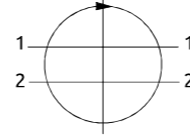

Distributore rotante 02 vie
Swivel joint 02 ways

Item code
D060020900

- stelo e camicia sono in alluminio
- rod and housing are in aluminium

STATOR ROTOR

POS.	Statore Stator	Rotore Rotor	DN (mm)	Pressione max a 12RPM (bar) Max pressure at 12RPM (bar)	Fluido Fluid
1	3/8"G	3/8"G	10	15	Air
2	3/8"G	3/8"G	10	15	Air

Distributore rotante 02 vie
Swivel joint 02 ways

Item code
D075020100

STATOR ROTOR

POS.	Statore Stator	Rotore Rotor	DN (mm)	Pressione max a 12RPM (bar) Max pressure at 12RPM (bar)	Fluido Fluid
1	1" SAE 6000	1" SAE 6000	25	420	Hydraulic Oil
2	1" SAE 6000	1" SAE 6000	25	420	Hydraulic Oil