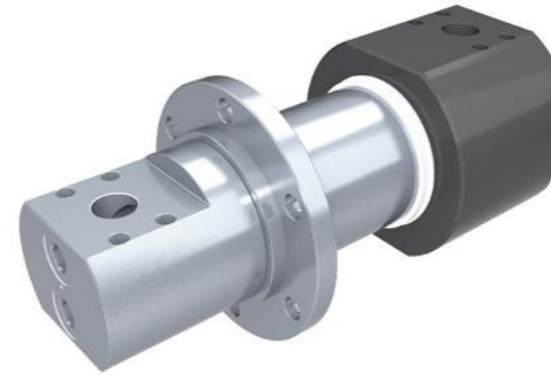

Distributore rotante 02 vie
Swivel joint 02 ways

Item code
D060020900

- stelo e camicia sono in alluminio
- rod and housing are in aluminium

STATOR ROTOR

POS.	Statore Stator	Rotore Rotor	DN (mm)	Pressione max a 12RPM (bar) Max pressure at 12RPM (bar)	Fluido Fluid
1	3/8"G	3/8"G	10	15	Air
2	3/8"G	3/8"G	10	15	Air

Distributore rotante 02 vie
Swivel joint 02 ways

Item code
D075020100

STATOR ROTOR

POS.	Statore Stator	Rotore Rotor	DN (mm)	Pressione max a 12RPM (bar) Max pressure at 12RPM (bar)	Fluido Fluid
1	1" SAE 6000	1" SAE 6000	25	420	Hydraulic Oil
2	1" SAE 6000	1" SAE 6000	25	420	Hydraulic Oil