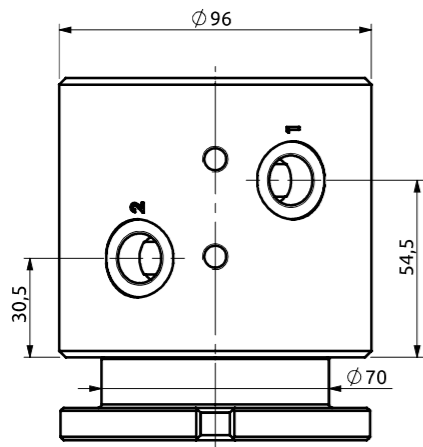

Distributore rotante 02 vie
Swivel joint 02 ways

Item code
D060020900

- stelo e camicia sono in alluminio
- rod and housing are in aluminium

STATOR ROTOR

POS.	Statore Stator	Rotore Rotor	DN (mm)	Pressione max a 12RPM (bar) Max pressure at 12RPM (bar)	Fluido Fluid
1	3/8"G	3/8"G	10	15	Air
2	3/8"G	3/8"G	10	15	Air

Distributore rotante 02 vie
Swivel joint 02 ways

Item code
D075020100

STATOR ROTOR

POS.	Statore Stator	Rotore Rotor	DN (mm)	Pressione max a 12RPM (bar) Max pressure at 12RPM (bar)	Fluido Fluid
1	1" SAE 6000	1" SAE 6000	25	420	Hydraulic Oil
2	1" SAE 6000	1" SAE 6000	25	420	Hydraulic Oil