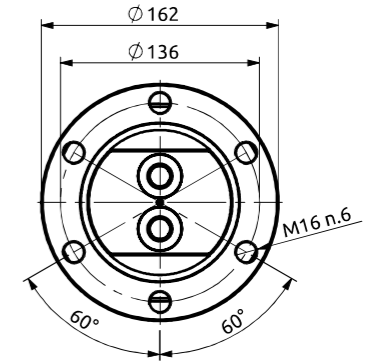

Distributore rotante 02 vie
Swivel joint 02 ways

Item code
D060020900

- stelo e camicia sono in alluminio
- rod and housing are in aluminium

STATOR ROTOR

POS.	Statore Stator	Rotore Rotor	DN (mm)	Pressione max a 12RPM (bar) Max pressure at 12RPM (bar)	Fluido Fluid
1	3/8"G	3/8"G	10	15	Air
2	3/8"G	3/8"G	10	15	Air

Distributore rotante 02 vie
Swivel joint 02 ways

Item code
D075020100

STATOR ROTOR

POS.	Statore Stator	Rotore Rotor	DN (mm)	Pressione max a 12RPM (bar) Max pressure at 12RPM (bar)	Fluido Fluid
1	1" SAE 6000	1" SAE 6000	25	420	Hydraulic Oil
2	1" SAE 6000	1" SAE 6000	25	420	Hydraulic Oil