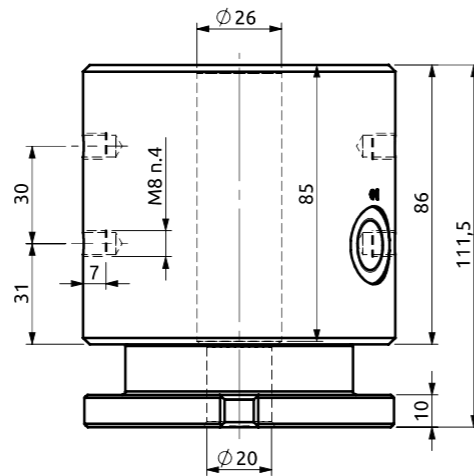

Distributore rotante 02 vie
Swivel joint 02 ways

Item code
D060020900

- stelo e camicia sono in alluminio
- rod and housing are in aluminium

STATOR ROTOR

POS.	Statore Stator	Rotore Rotor	DN (mm)	Pressione max a 12RPM (bar) Max pressure at 12RPM (bar)	Fluido Fluid
1	3/8"G	3/8"G	10	15	Air
2	3/8"G	3/8"G	10	15	Air

Distributore rotante 02 vie
Swivel joint 02 ways

Item code
D075020100

STATOR ROTOR

POS.	Statore Stator	Rotore Rotor	DN (mm)	Pressione max a 12RPM (bar) Max pressure at 12RPM (bar)	Fluido Fluid
1	1" SAE 6000	1" SAE 6000	25	420	Hydraulic Oil
2	1" SAE 6000	1" SAE 6000	25	420	Hydraulic Oil