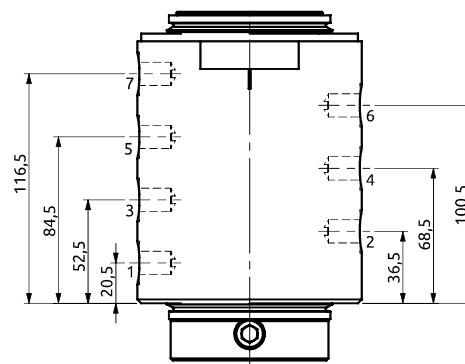

Distributore rotante 07 vie  
Swivel joint 07 ways

Item code  
D060070100

POS.	Statore Stator	Rotore Rotor	DN (mm)	Pressione max a 12RPM (bar) Max pressure at 12RPM (bar)	Fluido Fluid
1	3/8"G	3/8"G	10	300	Hydraulic Oil
2	3/8"G	3/8"G	10	300	Hydraulic Oil
3	3/8"G	3/8"G	10	300	Hydraulic Oil
4	3/8"G	3/8"G	10	300	Hydraulic Oil
5	3/8"G	3/8"G	10	300	Hydraulic Oil
6	3/8"G	3/8"G	10	300	Hydraulic Oil
7	3/8"G	3/8"G	10	300	Hydraulic Oil

Distributore rotante 07 vie  
Swivel joint 07 ways

Item code  
D060070200

POS.	Statore Stator	Rotore Rotor	DN (mm)	Pressione max a 12RPM (bar) Max pressure at 12RPM (bar)	Fluido Fluid
1	1/4"G	1/4"G	6	320	Hydraulic Oil
2	1/4"G	1/4"G	6	320	Hydraulic Oil
3	1/4"G	1/4"G	6	320	Hydraulic Oil
4	1/4"G	1/4"G	6	320	Hydraulic Oil
5	1/4"G	1/4"G	6	320	Hydraulic Oil
6	1/4"G	1/4"G	6	320	Hydraulic Oil
7	1/4"G	1/4"G	6	320	Hydraulic Oil