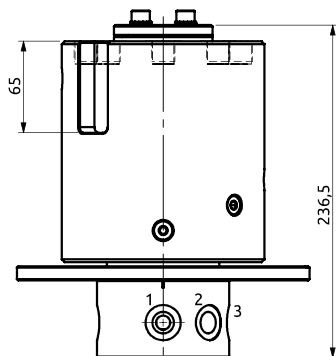

Distributore rotante 07 vie  
Swivel joint 07 ways

Item code  
D060070100

POS.	Statore Stator	Rotore Rotor	DN (mm)	Pressione max a 12RPM (bar) Max pressure at 12RPM (bar)	Fluido Fluid
1	3/8"G	3/8"G	10	300	Hydraulic Oil
2	3/8"G	3/8"G	10	300	Hydraulic Oil
3	3/8"G	3/8"G	10	300	Hydraulic Oil
4	3/8"G	3/8"G	10	300	Hydraulic Oil
5	3/8"G	3/8"G	10	300	Hydraulic Oil
6	3/8"G	3/8"G	10	300	Hydraulic Oil
7	3/8"G	3/8"G	10	300	Hydraulic Oil

Distributore rotante 07 vie  
Swivel joint 07 ways

Item code  
D060070200

POS.	Statore Stator	Rotore Rotor	DN (mm)	Pressione max a 12RPM (bar) Max pressure at 12RPM (bar)	Fluido Fluid
1	1/4"G	1/4"G	6	320	Hydraulic Oil
2	1/4"G	1/4"G	6	320	Hydraulic Oil
3	1/4"G	1/4"G	6	320	Hydraulic Oil
4	1/4"G	1/4"G	6	320	Hydraulic Oil
5	1/4"G	1/4"G	6	320	Hydraulic Oil
6	1/4"G	1/4"G	6	320	Hydraulic Oil
7	1/4"G	1/4"G	6	320	Hydraulic Oil