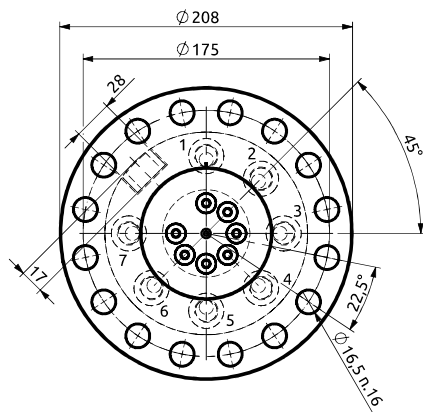

Distributore rotante 07 vie  
Swivel joint 07 ways

Item code  
D060070100

POS.	Statore Stator	Rotore Rotor	DN (mm)	Pressione max a 12RPM (bar) Max pressure at 12RPM (bar)	Fluido Fluid
1	3/8"G	3/8"G	10	300	Hydraulic Oil
2	3/8"G	3/8"G	10	300	Hydraulic Oil
3	3/8"G	3/8"G	10	300	Hydraulic Oil
4	3/8"G	3/8"G	10	300	Hydraulic Oil
5	3/8"G	3/8"G	10	300	Hydraulic Oil
6	3/8"G	3/8"G	10	300	Hydraulic Oil
7	3/8"G	3/8"G	10	300	Hydraulic Oil

Distributore rotante 07 vie  
Swivel joint 07 ways

Item code  
D060070200

POS.	Statore Stator	Rotore Rotor	DN (mm)	Pressione max a 12RPM (bar) Max pressure at 12RPM (bar)	Fluido Fluid
1	1/4"G	1/4"G	6	320	Hydraulic Oil
2	1/4"G	1/4"G	6	320	Hydraulic Oil
3	1/4"G	1/4"G	6	320	Hydraulic Oil
4	1/4"G	1/4"G	6	320	Hydraulic Oil
5	1/4"G	1/4"G	6	320	Hydraulic Oil
6	1/4"G	1/4"G	6	320	Hydraulic Oil
7	1/4"G	1/4"G	6	320	Hydraulic Oil