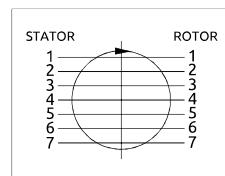

Distributore rotante 07 vie  
Swivel joint 07 ways

Item code  
D060070100

POS.	Statore Stator	Rotore Rotor	DN (mm)	Pressione max a 12RPM (bar) Max pressure at 12RPM (bar)	Fluido Fluid
1	3/8"G	3/8"G	10	300	Hydraulic Oil
2	3/8"G	3/8"G	10	300	Hydraulic Oil
3	3/8"G	3/8"G	10	300	Hydraulic Oil
4	3/8"G	3/8"G	10	300	Hydraulic Oil
5	3/8"G	3/8"G	10	300	Hydraulic Oil
6	3/8"G	3/8"G	10	300	Hydraulic Oil
7	3/8"G	3/8"G	10	300	Hydraulic Oil

Distributore rotante 07 vie  
Swivel joint 07 ways

Item code  
D060070200

POS.	Statore Stator	Rotore Rotor	DN (mm)	Pressione max a 12RPM (bar) Max pressure at 12RPM (bar)	Fluido Fluid
1	1/4"G	1/4"G	6	320	Hydraulic Oil
2	1/4"G	1/4"G	6	320	Hydraulic Oil
3	1/4"G	1/4"G	6	320	Hydraulic Oil
4	1/4"G	1/4"G	6	320	Hydraulic Oil
5	1/4"G	1/4"G	6	320	Hydraulic Oil
6	1/4"G	1/4"G	6	320	Hydraulic Oil
7	1/4"G	1/4"G	6	320	Hydraulic Oil