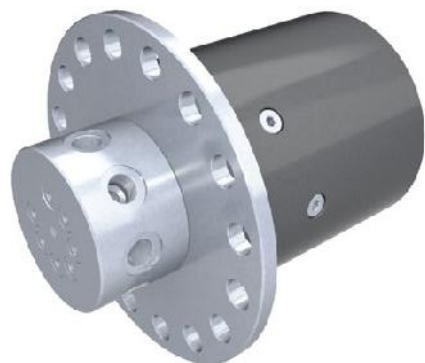

Distributore rotante 07 vie  
Swivel joint 07 ways

Item code  
D060070100

POS.	Statore Stator	Rotore Rotor	DN (mm)	Pressione max a 12RPM (bar) Max pressure at 12RPM (bar)	Fluido Fluid
1	3/8"G	3/8"G	10	300	Hydraulic Oil
2	3/8"G	3/8"G	10	300	Hydraulic Oil
3	3/8"G	3/8"G	10	300	Hydraulic Oil
4	3/8"G	3/8"G	10	300	Hydraulic Oil
5	3/8"G	3/8"G	10	300	Hydraulic Oil
6	3/8"G	3/8"G	10	300	Hydraulic Oil
7	3/8"G	3/8"G	10	300	Hydraulic Oil

Distributore rotante 07 vie  
Swivel joint 07 ways

Item code  
D060070200

POS.	Statore Stator	Rotore Rotor	DN (mm)	Pressione max a 12RPM (bar) Max pressure at 12RPM (bar)	Fluido Fluid
1	1/4"G	1/4"G	6	320	Hydraulic Oil
2	1/4"G	1/4"G	6	320	Hydraulic Oil
3	1/4"G	1/4"G	6	320	Hydraulic Oil
4	1/4"G	1/4"G	6	320	Hydraulic Oil
5	1/4"G	1/4"G	6	320	Hydraulic Oil
6	1/4"G	1/4"G	6	320	Hydraulic Oil
7	1/4"G	1/4"G	6	320	Hydraulic Oil