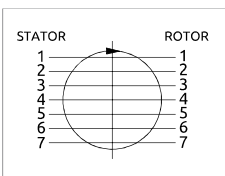

Distributore rotante 07 vie  
Swivel joint 07 ways

Item code  
D060070100

POS.	Statore Stator	Rotore Rotor	DN (mm)	Pressione max a 12RPM (bar) Max pressure at 12RPM (bar)	Fluido Fluid
1	3/8"G	3/8"G	10	300	Hydraulic Oil
2	3/8"G	3/8"G	10	300	Hydraulic Oil
3	3/8"G	3/8"G	10	300	Hydraulic Oil
4	3/8"G	3/8"G	10	300	Hydraulic Oil
5	3/8"G	3/8"G	10	300	Hydraulic Oil
6	3/8"G	3/8"G	10	300	Hydraulic Oil
7	3/8"G	3/8"G	10	300	Hydraulic Oil

Distributore rotante 07 vie  
Swivel joint 07 ways

Item code  
D060070200

POS.	Statore Stator	Rotore Rotor	DN (mm)	Pressione max a 12RPM (bar) Max pressure at 12RPM (bar)	Fluido Fluid
1	1/4"G	1/4"G	6	320	Hydraulic Oil
2	1/4"G	1/4"G	6	320	Hydraulic Oil
3	1/4"G	1/4"G	6	320	Hydraulic Oil
4	1/4"G	1/4"G	6	320	Hydraulic Oil
5	1/4"G	1/4"G	6	320	Hydraulic Oil
6	1/4"G	1/4"G	6	320	Hydraulic Oil
7	1/4"G	1/4"G	6	320	Hydraulic Oil