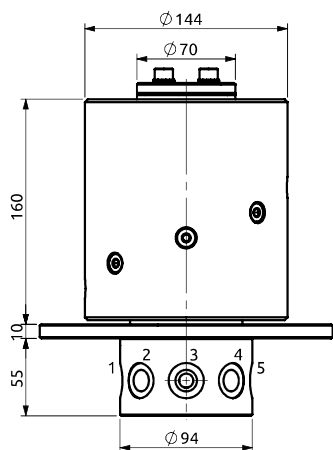

Distributore rotante 07 vie  
Swivel joint 07 ways

Item code  
D060070100

POS.	Statore Stator	Rotore Rotor	DN (mm)	Pressione max a 12RPM (bar) Max pressure at 12RPM (bar)	Fluido Fluid
1	3/8"G	3/8"G	10	300	Hydraulic Oil
2	3/8"G	3/8"G	10	300	Hydraulic Oil
3	3/8"G	3/8"G	10	300	Hydraulic Oil
4	3/8"G	3/8"G	10	300	Hydraulic Oil
5	3/8"G	3/8"G	10	300	Hydraulic Oil
6	3/8"G	3/8"G	10	300	Hydraulic Oil
7	3/8"G	3/8"G	10	300	Hydraulic Oil

Distributore rotante 07 vie  
Swivel joint 07 ways

Item code  
D060070200

POS.	Statore Stator	Rotore Rotor	DN (mm)	Pressione max a 12RPM (bar) Max pressure at 12RPM (bar)	Fluido Fluid
1	1/4"G	1/4"G	6	320	Hydraulic Oil
2	1/4"G	1/4"G	6	320	Hydraulic Oil
3	1/4"G	1/4"G	6	320	Hydraulic Oil
4	1/4"G	1/4"G	6	320	Hydraulic Oil
5	1/4"G	1/4"G	6	320	Hydraulic Oil
6	1/4"G	1/4"G	6	320	Hydraulic Oil
7	1/4"G	1/4"G	6	320	Hydraulic Oil