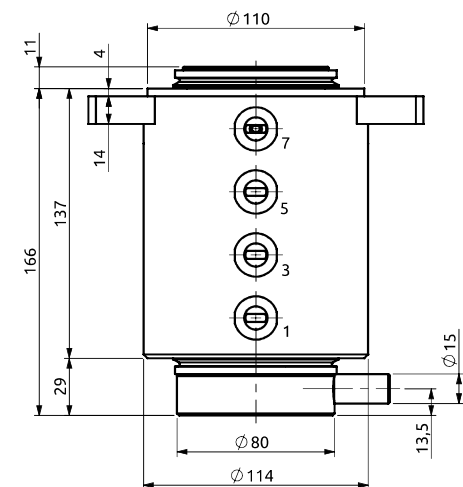

Distributore rotante 07 vie  
Swivel joint 07 ways

Item code  
D060070100

POS.	Statore Stator	Rotore Rotor	DN (mm)	Pressione max a 12RPM (bar) Max pressure at 12RPM (bar)	Fluido Fluid
1	3/8"G	3/8"G	10	300	Hydraulic Oil
2	3/8"G	3/8"G	10	300	Hydraulic Oil
3	3/8"G	3/8"G	10	300	Hydraulic Oil
4	3/8"G	3/8"G	10	300	Hydraulic Oil
5	3/8"G	3/8"G	10	300	Hydraulic Oil
6	3/8"G	3/8"G	10	300	Hydraulic Oil
7	3/8"G	3/8"G	10	300	Hydraulic Oil

Distributore rotante 07 vie  
Swivel joint 07 ways

Item code  
D060070200

POS.	Statore Stator	Rotore Rotor	DN (mm)	Pressione max a 12RPM (bar) Max pressure at 12RPM (bar)	Fluido Fluid
1	1/4"G	1/4"G	6	320	Hydraulic Oil
2	1/4"G	1/4"G	6	320	Hydraulic Oil
3	1/4"G	1/4"G	6	320	Hydraulic Oil
4	1/4"G	1/4"G	6	320	Hydraulic Oil
5	1/4"G	1/4"G	6	320	Hydraulic Oil
6	1/4"G	1/4"G	6	320	Hydraulic Oil
7	1/4"G	1/4"G	6	320	Hydraulic Oil