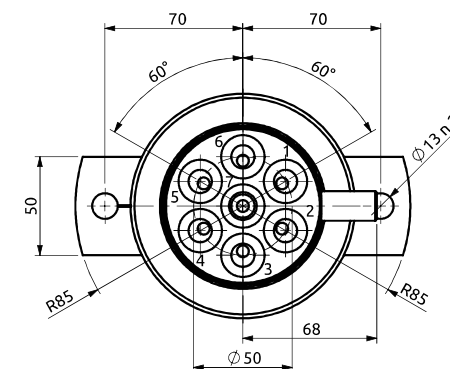

Distributore rotante 07 vie  
Swivel joint 07 ways

Item code  
D060070100

POS.	Statore Stator	Rotore Rotor	DN (mm)	Pressione max a 12RPM (bar) Max pressure at 12RPM (bar)	Fluido Fluid
1	3/8"G	3/8"G	10	300	Hydraulic Oil
2	3/8"G	3/8"G	10	300	Hydraulic Oil
3	3/8"G	3/8"G	10	300	Hydraulic Oil
4	3/8"G	3/8"G	10	300	Hydraulic Oil
5	3/8"G	3/8"G	10	300	Hydraulic Oil
6	3/8"G	3/8"G	10	300	Hydraulic Oil
7	3/8"G	3/8"G	10	300	Hydraulic Oil

Distributore rotante 07 vie  
Swivel joint 07 ways

Item code  
D060070200

POS.	Statore Stator	Rotore Rotor	DN (mm)	Pressione max a 12RPM (bar) Max pressure at 12RPM (bar)	Fluido Fluid
1	1/4"G	1/4"G	6	320	Hydraulic Oil
2	1/4"G	1/4"G	6	320	Hydraulic Oil
3	1/4"G	1/4"G	6	320	Hydraulic Oil
4	1/4"G	1/4"G	6	320	Hydraulic Oil
5	1/4"G	1/4"G	6	320	Hydraulic Oil
6	1/4"G	1/4"G	6	320	Hydraulic Oil
7	1/4"G	1/4"G	6	320	Hydraulic Oil