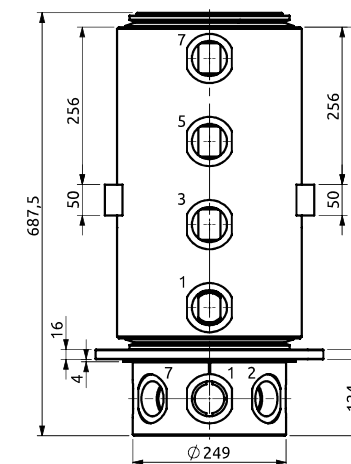

Distributore rotante 07 vie  
Swivel joint 07 ways

Item code  
D145070300

POS.	Statore Stator	Rotore Rotor	DN (mm)	Pressione max a 12RPM (bar) Max pressure at 12RPM (bar)	Fluido Fluid
1	1" 1/2 G	1" 1/2 G	36	300	Hydraulic Oil
2	1" 1/2 G	1" 1/2 G	36	300	Hydraulic Oil
3	1" 1/2 G	1" 1/2 G	36	300	Hydraulic Oil
4	1" 1/2 G	1" 1/2 G	36	300	Hydraulic Oil
5	1" 1/2 G	1" 1/2 G	36	300	Hydraulic Oil
6	1" 1/2 G	1" 1/2 G	36	300	Hydraulic Oil
7	1" 1/2 G	1" 1/2 G	36	300	Hydraulic Oil

Distributore rotante 07 vie  
Swivel joint 07 ways

Item code  
D195070000

POS.	Statore Stator	Rotore Rotor	DN (mm)	Pressione max a 12RPM (bar) Max pressure at 12RPM (bar)	Fluido Fluid
1	1" 1/2 G	1" 1/2 G	36	300	Hydraulic Oil
2	1" 1/2 G	1" 1/2 G	36	300	Hydraulic Oil
3	1" 1/2 G	1" 1/2 G	36	300	Hydraulic Oil
4	1" 1/2 G	1" 1/2 G	36	300	Hydraulic Oil
5	1" 1/2 G	1" 1/2 G	36	300	Hydraulic Oil
6	1" 1/2 G	1" 1/2 G	36	300	Hydraulic Oil
7	1" 1/2 G	1" 1/2 G	36	300	Hydraulic Oil