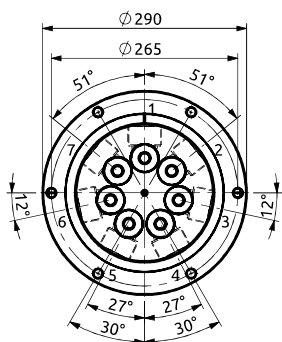

Distributore rotante 07 vie  
Swivel joint 07 ways

Item code  
D145070300

POS.	Statore Stator	Rotore Rotor	DN (mm)	Pressione max a 12RPM (bar) Max pressure at 12RPM (bar)	Fluido Fluid
1	1" 1/2 G	1" 1/2 G	36	300	Hydraulic Oil
2	1" 1/2 G	1" 1/2 G	36	300	Hydraulic Oil
3	1" 1/2 G	1" 1/2 G	36	300	Hydraulic Oil
4	1" 1/2 G	1" 1/2 G	36	300	Hydraulic Oil
5	1" 1/2 G	1" 1/2 G	36	300	Hydraulic Oil
6	1" 1/2 G	1" 1/2 G	36	300	Hydraulic Oil
7	1" 1/2 G	1" 1/2 G	36	300	Hydraulic Oil

Distributore rotante 07 vie  
Swivel joint 07 ways

Item code  
D195070000

POS.	Statore Stator	Rotore Rotor	DN (mm)	Pressione max a 12RPM (bar) Max pressure at 12RPM (bar)	Fluido Fluid
1	1" 1/2 G	1" 1/2 G	36	300	Hydraulic Oil
2	1" 1/2 G	1" 1/2 G	36	300	Hydraulic Oil
3	1" 1/2 G	1" 1/2 G	36	300	Hydraulic Oil
4	1" 1/2 G	1" 1/2 G	36	300	Hydraulic Oil
5	1" 1/2 G	1" 1/2 G	36	300	Hydraulic Oil
6	1" 1/2 G	1" 1/2 G	36	300	Hydraulic Oil
7	1" 1/2 G	1" 1/2 G	36	300	Hydraulic Oil