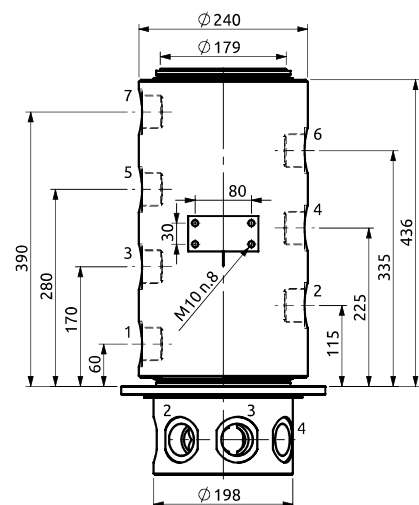

Distributore rotante 07 vie  
Swivel joint 07 ways

Item code  
D145070300

POS.	Statore Stator	Rotore Rotor	DN (mm)	Pressione max a 12RPM (bar) Max pressure at 12RPM (bar)	Fluido Fluid
1	1" 1/2 G	1" 1/2 G	36	300	Hydraulic Oil
2	1" 1/2 G	1" 1/2 G	36	300	Hydraulic Oil
3	1" 1/2 G	1" 1/2 G	36	300	Hydraulic Oil
4	1" 1/2 G	1" 1/2 G	36	300	Hydraulic Oil
5	1" 1/2 G	1" 1/2 G	36	300	Hydraulic Oil
6	1" 1/2 G	1" 1/2 G	36	300	Hydraulic Oil
7	1" 1/2 G	1" 1/2 G	36	300	Hydraulic Oil

Distributore rotante 07 vie  
Swivel joint 07 ways

Item code  
D195070000

POS.	Statore Stator	Rotore Rotor	DN (mm)	Pressione max a 12RPM (bar) Max pressure at 12RPM (bar)	Fluido Fluid
1	1" 1/2 G	1" 1/2 G	36	300	Hydraulic Oil
2	1" 1/2 G	1" 1/2 G	36	300	Hydraulic Oil
3	1" 1/2 G	1" 1/2 G	36	300	Hydraulic Oil
4	1" 1/2 G	1" 1/2 G	36	300	Hydraulic Oil
5	1" 1/2 G	1" 1/2 G	36	300	Hydraulic Oil
6	1" 1/2 G	1" 1/2 G	36	300	Hydraulic Oil
7	1" 1/2 G	1" 1/2 G	36	300	Hydraulic Oil