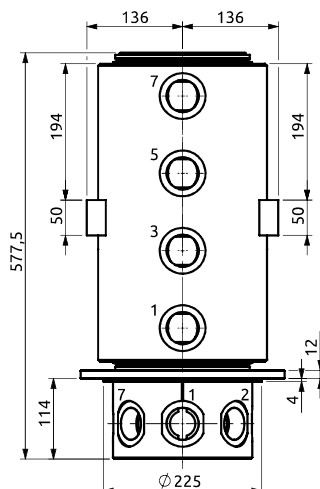

Distributore rotante 07 vie  
Swivel joint 07 ways

Item code  
D145070300

POS.	Statore Stator	Rotore Rotor	DN (mm)	Pressione max a 12RPM (bar) Max pressure at 12RPM (bar)	Fluido Fluid
1	1" 1/2 G	1" 1/2 G	36	300	Hydraulic Oil
2	1" 1/2 G	1" 1/2 G	36	300	Hydraulic Oil
3	1" 1/2 G	1" 1/2 G	36	300	Hydraulic Oil
4	1" 1/2 G	1" 1/2 G	36	300	Hydraulic Oil
5	1" 1/2 G	1" 1/2 G	36	300	Hydraulic Oil
6	1" 1/2 G	1" 1/2 G	36	300	Hydraulic Oil
7	1" 1/2 G	1" 1/2 G	36	300	Hydraulic Oil

Distributore rotante 07 vie  
Swivel joint 07 ways

Item code  
D195070000

POS.	Statore Stator	Rotore Rotor	DN (mm)	Pressione max a 12RPM (bar) Max pressure at 12RPM (bar)	Fluido Fluid
1	1" 1/2 G	1" 1/2 G	36	300	Hydraulic Oil
2	1" 1/2 G	1" 1/2 G	36	300	Hydraulic Oil
3	1" 1/2 G	1" 1/2 G	36	300	Hydraulic Oil
4	1" 1/2 G	1" 1/2 G	36	300	Hydraulic Oil
5	1" 1/2 G	1" 1/2 G	36	300	Hydraulic Oil
6	1" 1/2 G	1" 1/2 G	36	300	Hydraulic Oil
7	1" 1/2 G	1" 1/2 G	36	300	Hydraulic Oil