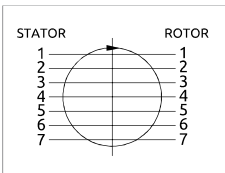

Distributore rotante 07 vie  
Swivel joint 07 ways

Item code  
D145070300

POS.	Statore Stator	Rotore Rotor	DN (mm)	Pressione max a 12RPM (bar) Max pressure at 12RPM (bar)	Fluido Fluid
1	1" 1/2 G	1" 1/2 G	36	300	Hydraulic Oil
2	1" 1/2 G	1" 1/2 G	36	300	Hydraulic Oil
3	1" 1/2 G	1" 1/2 G	36	300	Hydraulic Oil
4	1" 1/2 G	1" 1/2 G	36	300	Hydraulic Oil
5	1" 1/2 G	1" 1/2 G	36	300	Hydraulic Oil
6	1" 1/2 G	1" 1/2 G	36	300	Hydraulic Oil
7	1" 1/2 G	1" 1/2 G	36	300	Hydraulic Oil

Distributore rotante 07 vie  
Swivel joint 07 ways

Item code  
D195070000

POS.	Statore Stator	Rotore Rotor	DN (mm)	Pressione max a 12RPM (bar) Max pressure at 12RPM (bar)	Fluido Fluid
1	1" 1/2 G	1" 1/2 G	36	300	Hydraulic Oil
2	1" 1/2 G	1" 1/2 G	36	300	Hydraulic Oil
3	1" 1/2 G	1" 1/2 G	36	300	Hydraulic Oil
4	1" 1/2 G	1" 1/2 G	36	300	Hydraulic Oil
5	1" 1/2 G	1" 1/2 G	36	300	Hydraulic Oil
6	1" 1/2 G	1" 1/2 G	36	300	Hydraulic Oil
7	1" 1/2 G	1" 1/2 G	36	300	Hydraulic Oil