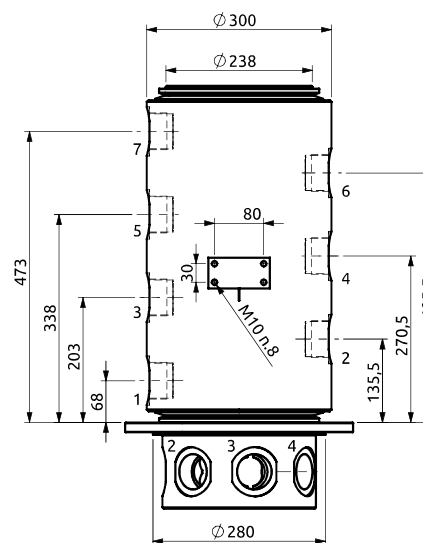

Distributore rotante 07 vie  
Swivel joint 07 ways

Item code  
D145070300

POS.	Statore Stator	Rotore Rotor	DN (mm)	Pressione max a 12RPM (bar) Max pressure at 12RPM (bar)	Fluido Fluid
1	1" 1/2 G	1" 1/2 G	36	300	Hydraulic Oil
2	1" 1/2 G	1" 1/2 G	36	300	Hydraulic Oil
3	1" 1/2 G	1" 1/2 G	36	300	Hydraulic Oil
4	1" 1/2 G	1" 1/2 G	36	300	Hydraulic Oil
5	1" 1/2 G	1" 1/2 G	36	300	Hydraulic Oil
6	1" 1/2 G	1" 1/2 G	36	300	Hydraulic Oil
7	1" 1/2 G	1" 1/2 G	36	300	Hydraulic Oil

Distributore rotante 07 vie  
Swivel joint 07 ways

Item code  
D195070000

POS.	Statore Stator	Rotore Rotor	DN (mm)	Pressione max a 12RPM (bar) Max pressure at 12RPM (bar)	Fluido Fluid
1	1" 1/2 G	1" 1/2 G	36	300	Hydraulic Oil
2	1" 1/2 G	1" 1/2 G	36	300	Hydraulic Oil
3	1" 1/2 G	1" 1/2 G	36	300	Hydraulic Oil
4	1" 1/2 G	1" 1/2 G	36	300	Hydraulic Oil
5	1" 1/2 G	1" 1/2 G	36	300	Hydraulic Oil
6	1" 1/2 G	1" 1/2 G	36	300	Hydraulic Oil
7	1" 1/2 G	1" 1/2 G	36	300	Hydraulic Oil