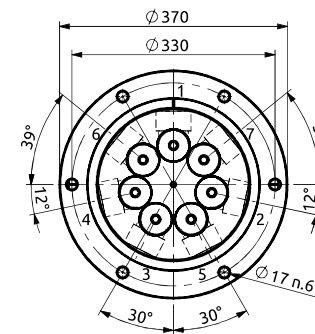

Distributore rotante 07 vie  
Swivel joint 07 ways

Item code  
D145070300

POS.	Statore Stator	Rotore Rotor	DN (mm)	Pressione max a 12RPM (bar) Max pressure at 12RPM (bar)	Fluido Fluid
1	1" 1/2 G	1" 1/2 G	36	300	Hydraulic Oil
2	1" 1/2 G	1" 1/2 G	36	300	Hydraulic Oil
3	1" 1/2 G	1" 1/2 G	36	300	Hydraulic Oil
4	1" 1/2 G	1" 1/2 G	36	300	Hydraulic Oil
5	1" 1/2 G	1" 1/2 G	36	300	Hydraulic Oil
6	1" 1/2 G	1" 1/2 G	36	300	Hydraulic Oil
7	1" 1/2 G	1" 1/2 G	36	300	Hydraulic Oil

Distributore rotante 07 vie  
Swivel joint 07 ways

Item code  
D195070000

POS.	Statore Stator	Rotore Rotor	DN (mm)	Pressione max a 12RPM (bar) Max pressure at 12RPM (bar)	Fluido Fluid
1	1" 1/2 G	1" 1/2 G	36	300	Hydraulic Oil
2	1" 1/2 G	1" 1/2 G	36	300	Hydraulic Oil
3	1" 1/2 G	1" 1/2 G	36	300	Hydraulic Oil
4	1" 1/2 G	1" 1/2 G	36	300	Hydraulic Oil
5	1" 1/2 G	1" 1/2 G	36	300	Hydraulic Oil
6	1" 1/2 G	1" 1/2 G	36	300	Hydraulic Oil
7	1" 1/2 G	1" 1/2 G	36	300	Hydraulic Oil