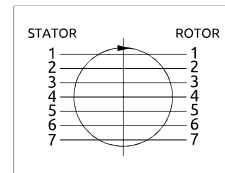

Distributore rotante 07 vie  
Swivel joint 07 ways

Item code  
D145070300

POS.	Statore Stator	Rotore Rotor	DN (mm)	Pressione max a 12RPM (bar) Max pressure at 12RPM (bar)	Fluido Fluid
1	1" 1/2 G	1" 1/2 G	36	300	Hydraulic Oil
2	1" 1/2 G	1" 1/2 G	36	300	Hydraulic Oil
3	1" 1/2 G	1" 1/2 G	36	300	Hydraulic Oil
4	1" 1/2 G	1" 1/2 G	36	300	Hydraulic Oil
5	1" 1/2 G	1" 1/2 G	36	300	Hydraulic Oil
6	1" 1/2 G	1" 1/2 G	36	300	Hydraulic Oil
7	1" 1/2 G	1" 1/2 G	36	300	Hydraulic Oil

Distributore rotante 07 vie  
Swivel joint 07 ways

Item code  
D195070000

POS.	Statore Stator	Rotore Rotor	DN (mm)	Pressione max a 12RPM (bar) Max pressure at 12RPM (bar)	Fluido Fluid
1	1" 1/2 G	1" 1/2 G	36	300	Hydraulic Oil
2	1" 1/2 G	1" 1/2 G	36	300	Hydraulic Oil
3	1" 1/2 G	1" 1/2 G	36	300	Hydraulic Oil
4	1" 1/2 G	1" 1/2 G	36	300	Hydraulic Oil
5	1" 1/2 G	1" 1/2 G	36	300	Hydraulic Oil
6	1" 1/2 G	1" 1/2 G	36	300	Hydraulic Oil
7	1" 1/2 G	1" 1/2 G	36	300	Hydraulic Oil