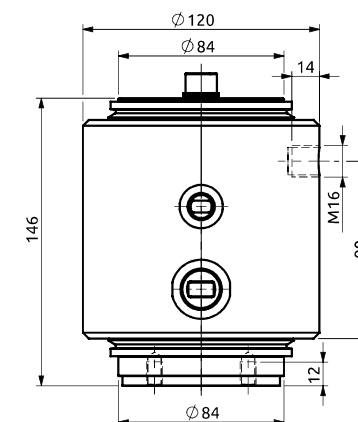

Distributore rotante 04 vie
Swivel joint 04 ways

Item code
D060040400

Distributore rotante 04 vie
Swivel joint 04 ways

Item code
D060040600

POS.	Statore Stator	Rotore Rotor	DN (mm)	Pressione max a 12RPM (bar) Max pressure at 12RPM (bar)	Fluido Fluid
1	1/2"G	1/2"G	12	420	Hydraulic Oil
2	1/2"G	1/2"G	12	420	Hydraulic Oil
3	3/8"G	3/8"G	10	420	Hydraulic Oil
4	3/8"G	3/8"G	10	420	Hydraulic Oil

POS.	Statore Stator	Rotore Rotor	DN (mm)	Pressione max a 12RPM (bar) Max pressure at 12RPM (bar)	Fluido Fluid
1	1/2"G	1/2"G	13	420	Hydraulic Oil
2	1/2"G	1/2"G	13	420	Hydraulic Oil
3	1/4"G	1/4"G	10	420	Hydraulic Oil
4	1/4"G	1/4"G	10	420	Hydraulic Oil