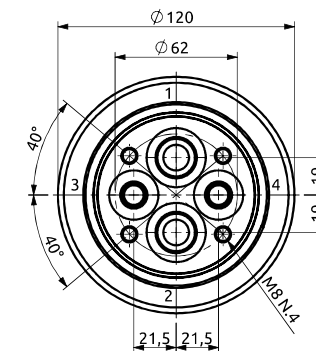

Distributore rotante 04 vie
Swivel joint 04 ways

Item code
D060040400

Distributore rotante 04 vie
Swivel joint 04 ways

Item code
D060040600

POS.	Statore Stator	Rotore Rotor	DN (mm)	Pressione max a 12RPM (bar) Max pressure at 12RPM (bar)	Fluido Fluid
1	1/2"G	1/2"G	12	420	Hydraulic Oil
2	1/2"G	1/2"G	12	420	Hydraulic Oil
3	3/8"G	3/8"G	10	420	Hydraulic Oil
4	3/8"G	3/8"G	10	420	Hydraulic Oil

POS.	Statore Stator	Rotore Rotor	DN (mm)	Pressione max a 12RPM (bar) Max pressure at 12RPM (bar)	Fluido Fluid
1	1/2"G	1/2"G	13	420	Hydraulic Oil
2	1/2"G	1/2"G	13	420	Hydraulic Oil
3	1/4"G	1/4"G	10	420	Hydraulic Oil
4	1/4"G	1/4"G	10	420	Hydraulic Oil