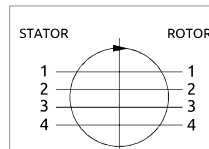

Distributore rotante 04 vie
Swivel joint 04 ways

Item code
D060040400

Distributore rotante 04 vie
Swivel joint 04 ways

Item code
D060040600

POS.	Statore Stator	Rotore Rotor	DN (mm)	Pressione max a 12RPM (bar) Max pressure at 12RPM (bar)	Fluido Fluid
1	1/2"G	1/2"G	12	420	Hydraulic Oil
2	1/2"G	1/2"G	12	420	Hydraulic Oil
3	3/8"G	3/8"G	10	420	Hydraulic Oil
4	3/8"G	3/8"G	10	420	Hydraulic Oil

POS.	Statore Stator	Rotore Rotor	DN (mm)	Pressione max a 12RPM (bar) Max pressure at 12RPM (bar)	Fluido Fluid
1	1/2"G	1/2"G	13	420	Hydraulic Oil
2	1/2"G	1/2"G	13	420	Hydraulic Oil
3	1/4"G	1/4"G	10	420	Hydraulic Oil
4	1/4"G	1/4"G	10	420	Hydraulic Oil