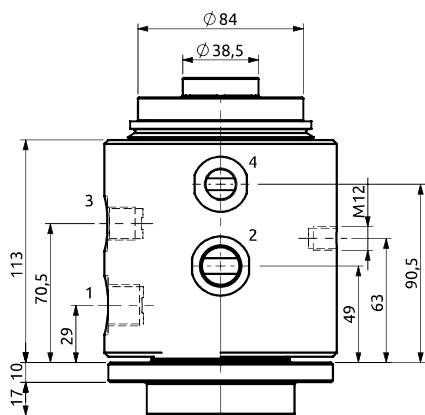

Distributore rotante 04 vie
Swivel joint 04 ways

Item code
D060040400

Distributore rotante 04 vie
Swivel joint 04 ways

Item code
D060040600

POS.	Statore Stator	Rotore Rotor	DN (mm)	Pressione max a 12RPM (bar) Max pressure at 12RPM (bar)	Fluido Fluid
1	1/2"G	1/2"G	12	420	Hydraulic Oil
2	1/2"G	1/2"G	12	420	Hydraulic Oil
3	3/8"G	3/8"G	10	420	Hydraulic Oil
4	3/8"G	3/8"G	10	420	Hydraulic Oil

POS.	Statore Stator	Rotore Rotor	DN (mm)	Pressione max a 12RPM (bar) Max pressure at 12RPM (bar)	Fluido Fluid
1	1/2"G	1/2"G	13	420	Hydraulic Oil
2	1/2"G	1/2"G	13	420	Hydraulic Oil
3	1/4"G	1/4"G	10	420	Hydraulic Oil
4	1/4"G	1/4"G	10	420	Hydraulic Oil