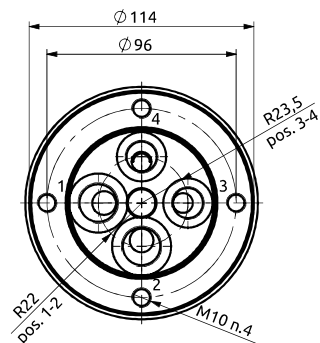

Distributore rotante 04 vie
Swivel joint 04 ways

Item code
D060040400

Distributore rotante 04 vie
Swivel joint 04 ways

Item code
D060040600

POS.	Statore Stator	Rotore Rotor	DN (mm)	Pressione max a 12RPM (bar) Max pressure at 12RPM (bar)	Fluido Fluid
1	1/2"G	1/2"G	12	420	Hydraulic Oil
2	1/2"G	1/2"G	12	420	Hydraulic Oil
3	3/8"G	3/8"G	10	420	Hydraulic Oil
4	3/8"G	3/8"G	10	420	Hydraulic Oil

POS.	Statore Stator	Rotore Rotor	DN (mm)	Pressione max a 12RPM (bar) Max pressure at 12RPM (bar)	Fluido Fluid
1	1/2"G	1/2"G	13	420	Hydraulic Oil
2	1/2"G	1/2"G	13	420	Hydraulic Oil
3	1/4"G	1/4"G	10	420	Hydraulic Oil
4	1/4"G	1/4"G	10	420	Hydraulic Oil