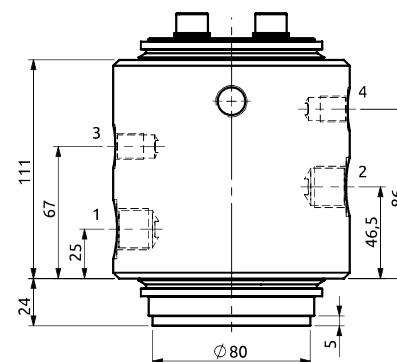

Distributore rotante 04 vie
Swivel joint 04 ways

Item code
D060040400

Distributore rotante 04 vie
Swivel joint 04 ways

Item code
D060040600

POS.	Statore Stator	Rotore Rotor	DN (mm)	Pressione max a 12RPM (bar) Max pressure at 12RPM (bar)	Fluido Fluid
1	1/2"G	1/2"G	12	420	Hydraulic Oil
2	1/2"G	1/2"G	12	420	Hydraulic Oil
3	3/8"G	3/8"G	10	420	Hydraulic Oil
4	3/8"G	3/8"G	10	420	Hydraulic Oil

POS.	Statore Stator	Rotore Rotor	DN (mm)	Pressione max a 12RPM (bar) Max pressure at 12RPM (bar)	Fluido Fluid
1	1/2"G	1/2"G	13	420	Hydraulic Oil
2	1/2"G	1/2"G	13	420	Hydraulic Oil
3	1/4"G	1/4"G	10	420	Hydraulic Oil
4	1/4"G	1/4"G	10	420	Hydraulic Oil