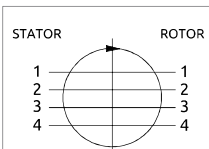

Distributore rotante 04 vie
Swivel joint 04 ways

Item code
D060040400

Distributore rotante 04 vie
Swivel joint 04 ways

Item code
D060040600

POS.	Statore Stator	Rotore Rotor	DN (mm)	Pressione max a 12RPM (bar) Max pressure at 12RPM (bar)	Fluido Fluid
1	1/2"G	1/2"G	12	420	Hydraulic Oil
2	1/2"G	1/2"G	12	420	Hydraulic Oil
3	3/8"G	3/8"G	10	420	Hydraulic Oil
4	3/8"G	3/8"G	10	420	Hydraulic Oil

POS.	Statore Stator	Rotore Rotor	DN (mm)	Pressione max a 12RPM (bar) Max pressure at 12RPM (bar)	Fluido Fluid
1	1/2"G	1/2"G	13	420	Hydraulic Oil
2	1/2"G	1/2"G	13	420	Hydraulic Oil
3	1/4"G	1/4"G	10	420	Hydraulic Oil
4	1/4"G	1/4"G	10	420	Hydraulic Oil