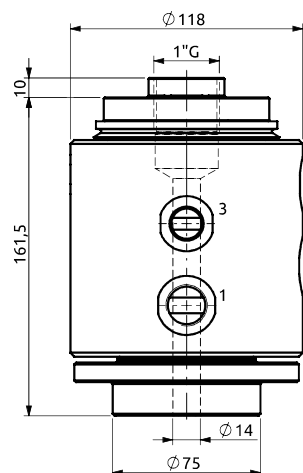

Distributore rotante 04 vie
Swivel joint 04 ways

Item code
D060040400

Distributore rotante 04 vie
Swivel joint 04 ways

Item code
D060040600

POS.	Statore Stator	Rotore Rotor	DN (mm)	Pressione max a 12RPM (bar) Max pressure at 12RPM (bar)	Fluido Fluid
1	1/2"G	1/2"G	12	420	Hydraulic Oil
2	1/2"G	1/2"G	12	420	Hydraulic Oil
3	3/8"G	3/8"G	10	420	Hydraulic Oil
4	3/8"G	3/8"G	10	420	Hydraulic Oil

POS.	Statore Stator	Rotore Rotor	DN (mm)	Pressione max a 12RPM (bar) Max pressure at 12RPM (bar)	Fluido Fluid
1	1/2"G	1/2"G	13	420	Hydraulic Oil
2	1/2"G	1/2"G	13	420	Hydraulic Oil
3	1/4"G	1/4"G	10	420	Hydraulic Oil
4	1/4"G	1/4"G	10	420	Hydraulic Oil