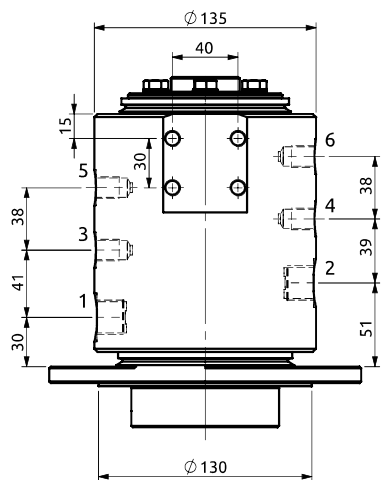

Distributore rotante 06 vie
Swivel joint 06 ways

Item code
D07506100

POS.	Statore Stator	Rotore Rotor	DN (mm)	Pressione max a 12RPM (bar) Max pressure at 12RPM (bar)	Fluido Fluid
1	1/2" G	1/2" G	12	350	Hydraulic Oil
2	1/2" G	1/2" G	12	350	Hydraulic Oil
3	1/4" G	1/4" G	6	350	Hydraulic Oil
4	1/4" G	1/4" G	6	350	Hydraulic Oil
5	1/4" G	1/4" G	6	350	Hydraulic Oil
6	1/4" G	1/4" G	6	350	Hydraulic Oil

Distributore rotante 06 vie
Swivel joint 06 ways

Item code
D08506100

POS.	Statore Stator	Rotore Rotor	DN (mm)	Pressione max a 12RPM (bar) Max pressure at 12RPM (bar)	Fluido Fluid
1	3/8" G	3/8" G	10	380	Hydraulic Oil
2	3/8" G	3/8" G	10	380	Hydraulic Oil
3	3/8" G	3/8" G	10	380	Hydraulic Oil
4	3/8" G	3/8" G	10	380	Hydraulic Oil
5	3/8" G	3/8" G	10	380	Hydraulic Oil
6	3/8" G	3/8" G	10	380	Hydraulic Oil