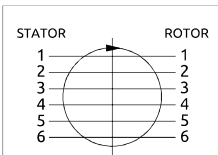

Distributore rotante 06 vie
Swivel joint 06 ways

Item code
D07506100

POS.	Statore Stator	Rotore Rotor	DN (mm)	Pressione max a 12RPM (bar) Max pressure at 12RPM (bar)	Fluido Fluid
1	1/2" G	1/2" G	12	350	Hydraulic Oil
2	1/2" G	1/2" G	12	350	Hydraulic Oil
3	1/4" G	1/4" G	6	350	Hydraulic Oil
4	1/4" G	1/4" G	6	350	Hydraulic Oil
5	1/4" G	1/4" G	6	350	Hydraulic Oil
6	1/4" G	1/4" G	6	350	Hydraulic Oil

Distributore rotante 06 vie
Swivel joint 06 ways

Item code
D08506100

POS.	Statore Stator	Rotore Rotor	DN (mm)	Pressione max a 12RPM (bar) Max pressure at 12RPM (bar)	Fluido Fluid
1	3/8" G	3/8" G	10	380	Hydraulic Oil
2	3/8" G	3/8" G	10	380	Hydraulic Oil
3	3/8" G	3/8" G	10	380	Hydraulic Oil
4	3/8" G	3/8" G	10	380	Hydraulic Oil
5	3/8" G	3/8" G	10	380	Hydraulic Oil
6	3/8" G	3/8" G	10	380	Hydraulic Oil