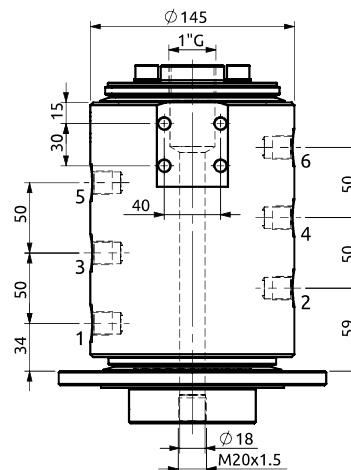

Distributore rotante 06 vie
Swivel joint 06 ways

Item code
D07506100

POS.	Statore Stator	Rotore Rotor	DN (mm)	Pressione max a 12RPM (bar) Max pressure at 12RPM (bar)	Fluido Fluid
1	1/2" G	1/2" G	12	350	Hydraulic Oil
2	1/2" G	1/2" G	12	350	Hydraulic Oil
3	1/4" G	1/4" G	6	350	Hydraulic Oil
4	1/4" G	1/4" G	6	350	Hydraulic Oil
5	1/4" G	1/4" G	6	350	Hydraulic Oil
6	1/4" G	1/4" G	6	350	Hydraulic Oil

Distributore rotante 06 vie
Swivel joint 06 ways

Item code
D08506100

POS.	Statore Stator	Rotore Rotor	DN (mm)	Pressione max a 12RPM (bar) Max pressure at 12RPM (bar)	Fluido Fluid
1	3/8" G	3/8" G	10	380	Hydraulic Oil
2	3/8" G	3/8" G	10	380	Hydraulic Oil
3	3/8" G	3/8" G	10	380	Hydraulic Oil
4	3/8" G	3/8" G	10	380	Hydraulic Oil
5	3/8" G	3/8" G	10	380	Hydraulic Oil
6	3/8" G	3/8" G	10	380	Hydraulic Oil