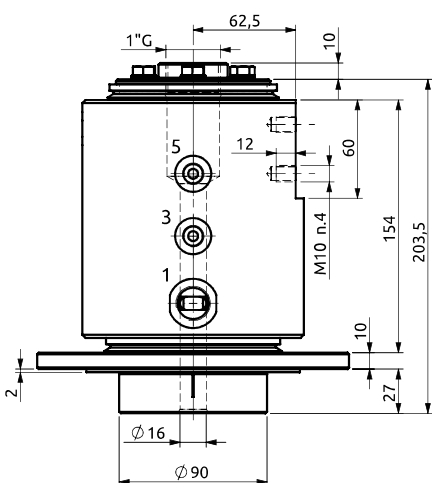

Distributore rotante 06 vie
Swivel joint 06 ways

Item code
D07506100

POS.	Statore Stator	Rotore Rotor	DN (mm)	Pressione max a 12RPM (bar) Max pressure at 12RPM (bar)	Fluido Fluid
1	1/2" G	1/2" G	12	350	Hydraulic Oil
2	1/2" G	1/2" G	12	350	Hydraulic Oil
3	1/4" G	1/4" G	6	350	Hydraulic Oil
4	1/4" G	1/4" G	6	350	Hydraulic Oil
5	1/4" G	1/4" G	6	350	Hydraulic Oil
6	1/4" G	1/4" G	6	350	Hydraulic Oil

Distributore rotante 06 vie
Swivel joint 06 ways

Item code
D08506100

POS.	Statore Stator	Rotore Rotor	DN (mm)	Pressione max a 12RPM (bar) Max pressure at 12RPM (bar)	Fluido Fluid
1	3/8" G	3/8" G	10	380	Hydraulic Oil
2	3/8" G	3/8" G	10	380	Hydraulic Oil
3	3/8" G	3/8" G	10	380	Hydraulic Oil
4	3/8" G	3/8" G	10	380	Hydraulic Oil
5	3/8" G	3/8" G	10	380	Hydraulic Oil
6	3/8" G	3/8" G	10	380	Hydraulic Oil