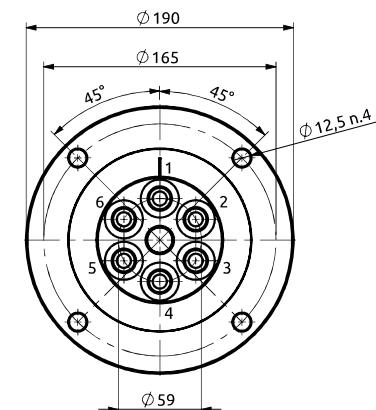

Distributore rotante 06 vie
Swivel joint 06 ways

Item code
D07506100

POS.	Statore Stator	Rotore Rotor	DN (mm)	Pressione max a 12RPM (bar) Max pressure at 12RPM (bar)	Fluido Fluid
1	1/2" G	1/2" G	12	350	Hydraulic Oil
2	1/2" G	1/2" G	12	350	Hydraulic Oil
3	1/4" G	1/4" G	6	350	Hydraulic Oil
4	1/4" G	1/4" G	6	350	Hydraulic Oil
5	1/4" G	1/4" G	6	350	Hydraulic Oil
6	1/4" G	1/4" G	6	350	Hydraulic Oil

Distributore rotante 06 vie
Swivel joint 06 ways

Item code
D08506100

POS.	Statore Stator	Rotore Rotor	DN (mm)	Pressione max a 12RPM (bar) Max pressure at 12RPM (bar)	Fluido Fluid
1	3/8" G	3/8" G	10	380	Hydraulic Oil
2	3/8" G	3/8" G	10	380	Hydraulic Oil
3	3/8" G	3/8" G	10	380	Hydraulic Oil
4	3/8" G	3/8" G	10	380	Hydraulic Oil
5	3/8" G	3/8" G	10	380	Hydraulic Oil
6	3/8" G	3/8" G	10	380	Hydraulic Oil