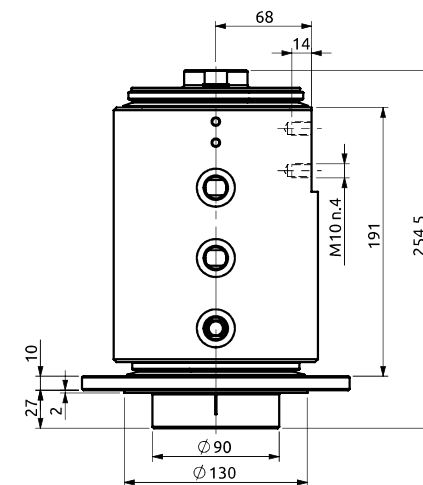

Distributore rotante 06 vie
Swivel joint 06 ways

Item code
D07506100

POS.	Statore Stator	Rotore Rotor	DN (mm)	Pressione max a 12RPM (bar) Max pressure at 12RPM (bar)	Fluido Fluid
1	1/2" G	1/2" G	12	350	Hydraulic Oil
2	1/2" G	1/2" G	12	350	Hydraulic Oil
3	1/4" G	1/4" G	6	350	Hydraulic Oil
4	1/4" G	1/4" G	6	350	Hydraulic Oil
5	1/4" G	1/4" G	6	350	Hydraulic Oil
6	1/4" G	1/4" G	6	350	Hydraulic Oil

Distributore rotante 06 vie
Swivel joint 06 ways

Item code
D08506100

POS.	Statore Stator	Rotore Rotor	DN (mm)	Pressione max a 12RPM (bar) Max pressure at 12RPM (bar)	Fluido Fluid
1	3/8" G	3/8" G	10	380	Hydraulic Oil
2	3/8" G	3/8" G	10	380	Hydraulic Oil
3	3/8" G	3/8" G	10	380	Hydraulic Oil
4	3/8" G	3/8" G	10	380	Hydraulic Oil
5	3/8" G	3/8" G	10	380	Hydraulic Oil
6	3/8" G	3/8" G	10	380	Hydraulic Oil