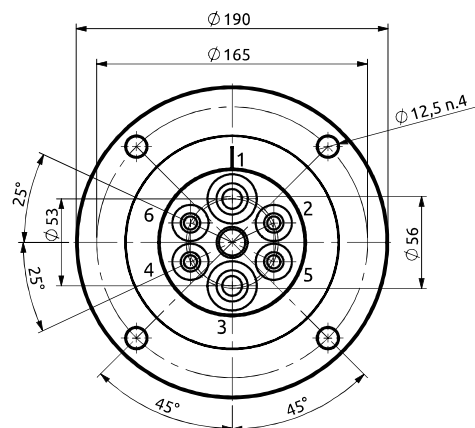

Distributore rotante 06 vie
Swivel joint 06 ways

Item code
D07506100

POS.	Statore Stator	Rotore Rotor	DN (mm)	Pressione max a 12RPM (bar) Max pressure at 12RPM (bar)	Fluido Fluid
1	1/2" G	1/2" G	12	350	Hydraulic Oil
2	1/2" G	1/2" G	12	350	Hydraulic Oil
3	1/4" G	1/4" G	6	350	Hydraulic Oil
4	1/4" G	1/4" G	6	350	Hydraulic Oil
5	1/4" G	1/4" G	6	350	Hydraulic Oil
6	1/4" G	1/4" G	6	350	Hydraulic Oil

Distributore rotante 06 vie
Swivel joint 06 ways

Item code
D08506100

POS.	Statore Stator	Rotore Rotor	DN (mm)	Pressione max a 12RPM (bar) Max pressure at 12RPM (bar)	Fluido Fluid
1	3/8" G	3/8" G	10	380	Hydraulic Oil
2	3/8" G	3/8" G	10	380	Hydraulic Oil
3	3/8" G	3/8" G	10	380	Hydraulic Oil
4	3/8" G	3/8" G	10	380	Hydraulic Oil
5	3/8" G	3/8" G	10	380	Hydraulic Oil
6	3/8" G	3/8" G	10	380	Hydraulic Oil