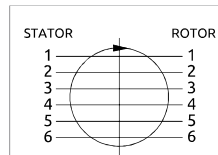

Distributore rotante 06 vie
Swivel joint 06 ways

Item code
D07506100

POS.	Statore Stator	Rotore Rotor	DN (mm)	Pressione max a 12RPM (bar) Max pressure at 12RPM (bar)	Fluido Fluid
1	1/2" G	1/2" G	12	350	Hydraulic Oil
2	1/2" G	1/2" G	12	350	Hydraulic Oil
3	1/4" G	1/4" G	6	350	Hydraulic Oil
4	1/4" G	1/4" G	6	350	Hydraulic Oil
5	1/4" G	1/4" G	6	350	Hydraulic Oil
6	1/4" G	1/4" G	6	350	Hydraulic Oil

Distributore rotante 06 vie
Swivel joint 06 ways

Item code
D08506100

POS.	Statore Stator	Rotore Rotor	DN (mm)	Pressione max a 12RPM (bar) Max pressure at 12RPM (bar)	Fluido Fluid
1	3/8" G	3/8" G	10	380	Hydraulic Oil
2	3/8" G	3/8" G	10	380	Hydraulic Oil
3	3/8" G	3/8" G	10	380	Hydraulic Oil
4	3/8" G	3/8" G	10	380	Hydraulic Oil
5	3/8" G	3/8" G	10	380	Hydraulic Oil
6	3/8" G	3/8" G	10	380	Hydraulic Oil