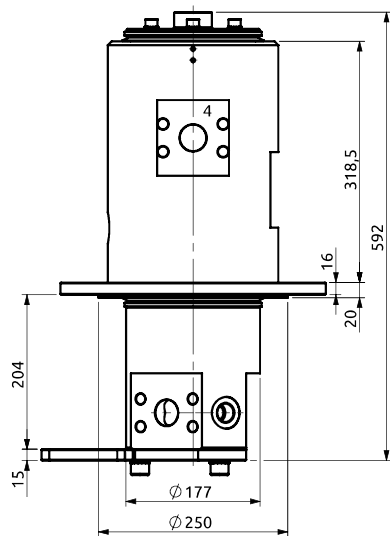

Distributore rotante 05 vie  
Swivel joint 05 ways

Item code  
D140050100

STATOR ROTOR

POS.	Statore Stator	Rotore Rotor	DN (mm)	Pressione max a 12RPM (bar) Max pressure at 12RPM (bar)	Fluido Fluid
1	3/4"G	3/4"G	20	300	Hydraulic Oil
2	3/4"G	3/4"G	20	300	Hydraulic Oil
3	1"1/2 SAE 6000	1"1/2 SAE 6000	35	300	Hydraulic Oil
4	1"1/2 SAE 6000	1"1/2 SAE 6000	35	300	Hydraulic Oil
5	1"1/2 SAE 6000	1"1/2 SAE 6000	35	300	Hydraulic Oil

Distributore rotante 05 vie  
Swivel joint 05 ways

Item code  
D145050100

STATOR ROTOR

POS.	Statore Stator	Rotore Rotor	DN (mm)	Pressione max a 12RPM (bar) Max pressure at 12RPM (bar)	Fluido Fluid
1	1/2"G	1/2"G	12	350	Hydraulic Oil
2	2" SAE 3000	2" SAE 3000	50	350	Hydraulic Oil
3	1"1/2 SAE 6000	1"1/2 SAE 6000	38	350	Hydraulic Oil
4	1" SAE 6000	1" SAE 6000	25	350	Hydraulic Oil
5	1" SAE 6000	1" SAE 6000	25	350	Hydraulic Oil