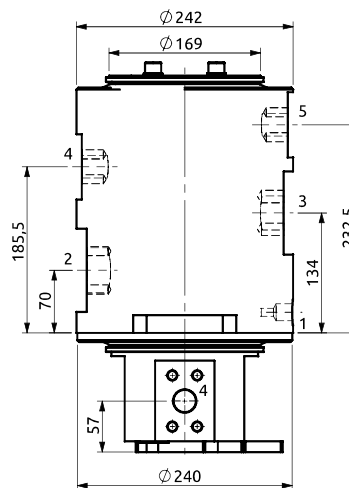

Distributore rotante 05 vie  
Swivel joint 05 ways

Item code  
D140050100

STATOR ROTOR

POS.	Statore Stator	Rotore Rotor	DN (mm)	Pressione max a 12RPM (bar) Max pressure at 12RPM (bar)	Fluido Fluid
1	3/4"G	3/4"G	20	300	Hydraulic Oil
2	3/4"G	3/4"G	20	300	Hydraulic Oil
3	1"1/2 SAE 6000	1"1/2 SAE 6000	35	300	Hydraulic Oil
4	1"1/2 SAE 6000	1"1/2 SAE 6000	35	300	Hydraulic Oil
5	1"1/2 SAE 6000	1"1/2 SAE 6000	35	300	Hydraulic Oil

Distributore rotante 05 vie  
Swivel joint 05 ways

Item code  
D145050100

STATOR ROTOR

POS.	Statore Stator	Rotore Rotor	DN (mm)	Pressione max a 12RPM (bar) Max pressure at 12RPM (bar)	Fluido Fluid
1	1/2"G	1/2"G	12	350	Hydraulic Oil
2	2" SAE 3000	2" SAE 3000	50	350	Hydraulic Oil
3	1"1/2 SAE 6000	1"1/2 SAE 6000	38	350	Hydraulic Oil
4	1" SAE 6000	1" SAE 6000	25	350	Hydraulic Oil
5	1" SAE 6000	1" SAE 6000	25	350	Hydraulic Oil