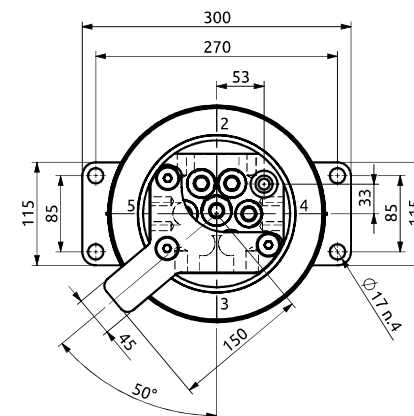

Distributore rotante 05 vie  
Swivel joint 05 ways

Item code  
D140050100

STATOR ROTOR

POS.	Statore Stator	Rotore Rotor	DN (mm)	Pressione max a 12RPM (bar) Max pressure at 12RPM (bar)	Fluido Fluid
1	3/4"G	3/4"G	20	300	Hydraulic Oil
2	3/4"G	3/4"G	20	300	Hydraulic Oil
3	1"1/2 SAE 6000	1"1/2 SAE 6000	35	300	Hydraulic Oil
4	1"1/2 SAE 6000	1"1/2 SAE 6000	35	300	Hydraulic Oil
5	1"1/2 SAE 6000	1"1/2 SAE 6000	35	300	Hydraulic Oil

Distributore rotante 05 vie  
Swivel joint 05 ways

Item code  
D145050100

STATOR ROTOR

POS.	Statore Stator	Rotore Rotor	DN (mm)	Pressione max a 12RPM (bar) Max pressure at 12RPM (bar)	Fluido Fluid
1	1/2"G	1/2"G	12	350	Hydraulic Oil
2	2" SAE 3000	2" SAE 3000	50	350	Hydraulic Oil
3	1"1/2 SAE 6000	1"1/2 SAE 6000	38	350	Hydraulic Oil
4	1" SAE 6000	1" SAE 6000	25	350	Hydraulic Oil
5	1" SAE 6000	1" SAE 6000	25	350	Hydraulic Oil