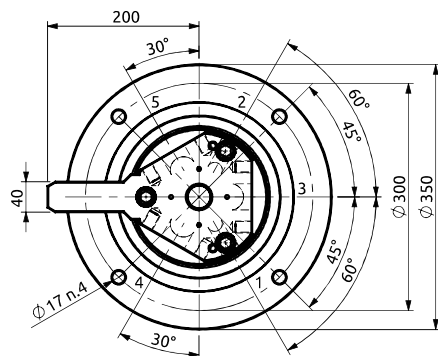

Distributore rotante 05 vie  
Swivel joint 05 ways

Item code  
D140050100

STATOR ROTOR

POS.	Statore Stator	Rotore Rotor	DN (mm)	Pressione max a 12RPM (bar) Max pressure at 12RPM (bar)	Fluido Fluid
1	3/4"G	3/4"G	20	300	Hydraulic Oil
2	3/4"G	3/4"G	20	300	Hydraulic Oil
3	1"1/2 SAE 6000	1"1/2 SAE 6000	35	300	Hydraulic Oil
4	1"1/2 SAE 6000	1"1/2 SAE 6000	35	300	Hydraulic Oil
5	1"1/2 SAE 6000	1"1/2 SAE 6000	35	300	Hydraulic Oil

Distributore rotante 05 vie  
Swivel joint 05 ways

Item code  
D145050100

STATOR ROTOR

POS.	Statore Stator	Rotore Rotor	DN (mm)	Pressione max a 12RPM (bar) Max pressure at 12RPM (bar)	Fluido Fluid
1	1/2"G	1/2"G	12	350	Hydraulic Oil
2	2" SAE 3000	2" SAE 3000	50	350	Hydraulic Oil
3	1"1/2 SAE 6000	1"1/2 SAE 6000	38	350	Hydraulic Oil
4	1" SAE 6000	1" SAE 6000	25	350	Hydraulic Oil
5	1" SAE 6000	1" SAE 6000	25	350	Hydraulic Oil