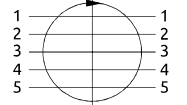

Distributore rotante 05 vie  
Swivel joint 05 ways

Item code  
D140050100

STATOR ROTOR

POS.	Statore Stator	Rotore Rotor	DN (mm)	Pressione max a 12RPM (bar) Max pressure at 12RPM (bar)	Fluido Fluid
1	3/4"G	3/4"G	20	300	Hydraulic Oil
2	3/4"G	3/4"G	20	300	Hydraulic Oil
3	1"1/2 SAE 6000	1"1/2 SAE 6000	35	300	Hydraulic Oil
4	1"1/2 SAE 6000	1"1/2 SAE 6000	35	300	Hydraulic Oil
5	1"1/2 SAE 6000	1"1/2 SAE 6000	35	300	Hydraulic Oil

Distributore rotante 05 vie  
Swivel joint 05 ways

Item code  
D145050100

STATOR ROTOR

POS.	Statore Stator	Rotore Rotor	DN (mm)	Pressione max a 12RPM (bar) Max pressure at 12RPM (bar)	Fluido Fluid
1	1/2"G	1/2"G	12	350	Hydraulic Oil
2	2" SAE 3000	2" SAE 3000	50	350	Hydraulic Oil
3	1"1/2 SAE 6000	1"1/2 SAE 6000	38	350	Hydraulic Oil
4	1" SAE 6000	1" SAE 6000	25	350	Hydraulic Oil
5	1" SAE 6000	1" SAE 6000	25	350	Hydraulic Oil