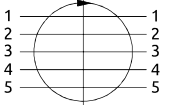

Distributore rotante 05 vie  
Swivel joint 05 ways

Item code  
D140050100

STATOR ROTOR

POS.	Statore Stator	Rotore Rotor	DN (mm)	Pressione max a 12RPM (bar) Max pressure at 12RPM (bar)	Fluido Fluid
1	3/4"G	3/4"G	20	300	Hydraulic Oil
2	3/4"G	3/4"G	20	300	Hydraulic Oil
3	1"1/2 SAE 6000	1"1/2 SAE 6000	35	300	Hydraulic Oil
4	1"1/2 SAE 6000	1"1/2 SAE 6000	35	300	Hydraulic Oil
5	1"1/2 SAE 6000	1"1/2 SAE 6000	35	300	Hydraulic Oil

Distributore rotante 05 vie  
Swivel joint 05 ways

Item code  
D145050100

STATOR ROTOR

POS.	Statore Stator	Rotore Rotor	DN (mm)	Pressione max a 12RPM (bar) Max pressure at 12RPM (bar)	Fluido Fluid
1	1/2"G	1/2"G	12	350	Hydraulic Oil
2	2" SAE 3000	2" SAE 3000	50	350	Hydraulic Oil
3	1"1/2 SAE 6000	1"1/2 SAE 6000	38	350	Hydraulic Oil
4	1" SAE 6000	1" SAE 6000	25	350	Hydraulic Oil
5	1" SAE 6000	1" SAE 6000	25	350	Hydraulic Oil