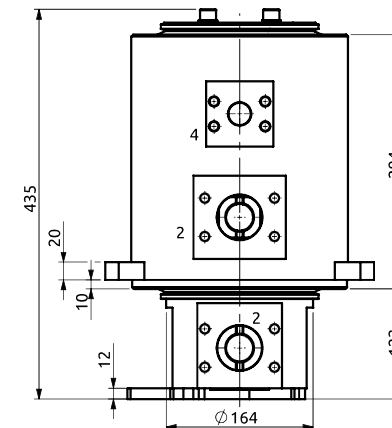

Distributore rotante 05 vie  
Swivel joint 05 ways

Item code  
D140050100

STATOR ROTOR

POS.	Statore Stator	Rotore Rotor	DN (mm)	Pressione max a 12RPM (bar) Max pressure at 12RPM (bar)	Fluido Fluid
1	3/4"G	3/4"G	20	300	Hydraulic Oil
2	3/4"G	3/4"G	20	300	Hydraulic Oil
3	1"1/2 SAE 6000	1"1/2 SAE 6000	35	300	Hydraulic Oil
4	1"1/2 SAE 6000	1"1/2 SAE 6000	35	300	Hydraulic Oil
5	1"1/2 SAE 6000	1"1/2 SAE 6000	35	300	Hydraulic Oil

Distributore rotante 05 vie  
Swivel joint 05 ways

Item code  
D145050100

STATOR ROTOR

POS.	Statore Stator	Rotore Rotor	DN (mm)	Pressione max a 12RPM (bar) Max pressure at 12RPM (bar)	Fluido Fluid
1	1/2"G	1/2"G	12	350	Hydraulic Oil
2	2" SAE 3000	2" SAE 3000	50	350	Hydraulic Oil
3	1"1/2 SAE 6000	1"1/2 SAE 6000	38	350	Hydraulic Oil
4	1" SAE 6000	1" SAE 6000	25	350	Hydraulic Oil
5	1" SAE 6000	1" SAE 6000	25	350	Hydraulic Oil