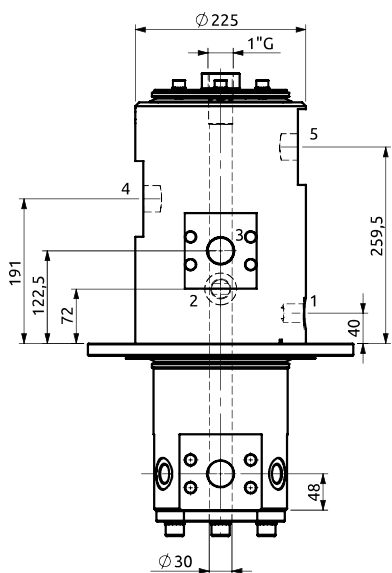

Distributore rotante 05 vie  
Swivel joint 05 ways

Item code  
D140050100

STATOR ROTOR

POS.	Statore Stator	Rotore Rotor	DN (mm)	Pressione max a 12RPM (bar) Max pressure at 12RPM (bar)	Fluido Fluid
1	3/4"G	3/4"G	20	300	Hydraulic Oil
2	3/4"G	3/4"G	20	300	Hydraulic Oil
3	1"1/2 SAE 6000	1"1/2 SAE 6000	35	300	Hydraulic Oil
4	1"1/2 SAE 6000	1"1/2 SAE 6000	35	300	Hydraulic Oil
5	1"1/2 SAE 6000	1"1/2 SAE 6000	35	300	Hydraulic Oil

Distributore rotante 05 vie  
Swivel joint 05 ways

Item code  
D145050100

STATOR ROTOR

POS.	Statore Stator	Rotore Rotor	DN (mm)	Pressione max a 12RPM (bar) Max pressure at 12RPM (bar)	Fluido Fluid
1	1/2"G	1/2"G	12	350	Hydraulic Oil
2	2" SAE 3000	2" SAE 3000	50	350	Hydraulic Oil
3	1"1/2 SAE 6000	1"1/2 SAE 6000	38	350	Hydraulic Oil
4	1" SAE 6000	1" SAE 6000	25	350	Hydraulic Oil
5	1" SAE 6000	1" SAE 6000	25	350	Hydraulic Oil