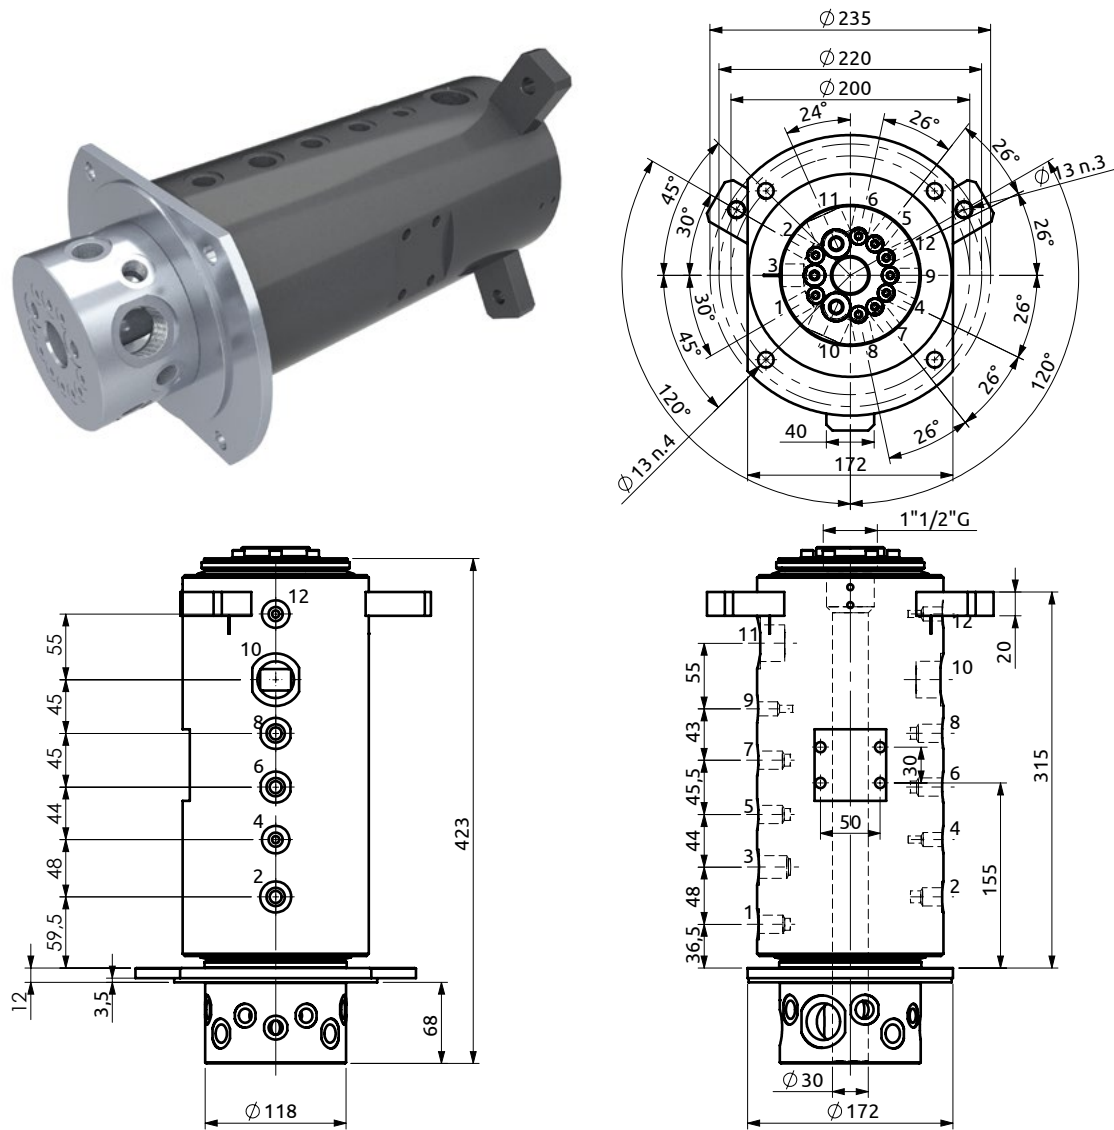

Distributore rotante 12 vie  
Swivel joint 12 ways

Item code  
D085120300

POS.	Statore Stator	Rotore Rotor	DN (mm)	Pressione max a 12RPM (bar) Max pressure at 12RPM (bar)	Fluido Fluid
1	3/8"G	3/8"G	10	5	Gasoil
2	3/8"G	3/8"G	10	5	Gasoil
3	1/2"G	1/2"G	14	5	Gasoil
4	1/4"G	1/4"G	6	350	Hydraulic Oil
5	3/8"G	3/8"G	10	350	Hydraulic Oil
6	3/8"G	3/8"G	10	350	Hydraulic Oil
7	3/8"G	3/8"G	10	350	Hydraulic Oil
8	3/8"G	3/8"G	10	350	Hydraulic Oil
9	1/4"G	1/4"G	6	350	Hydraulic Oil
10	1"G	1"G	22	350	Hydraulic Oil
11	1"G	1"G	22	350	Hydraulic Oil
12	1/4"G	1/4"G	6	350	Hydraulic Oil

Distributore rotante 12 vie  
Swivel joint 12 ways

Item code  
D100120100

POS.	Statore Stator	Rotore Rotor	DN (mm)	Pressione max a 12RPM (bar) Max pressure at 12RPM (bar)	Fluido Fluid
1	3/4"G	3/4"G	18	330	Hydraulic Oil
2	3/4"G	3/4"G	18	330	Hydraulic Oil
3	3/4"G	3/4"G	18	330	Hydraulic Oil
4	3/4"G	3/4"G	18	330	Hydraulic Oil
5	1/2"G	1/2"G	12	330	Hydraulic Oil
6	1/4"G	1/4"G	6	330	Hydraulic Oil
7	1/4"G	1/4"G	6	330	Hydraulic Oil
8	1/4"G	1/4"G	6	330	Hydraulic Oil
9	1/4"G	1/4"G	6	330	Hydraulic Oil
10	1/4"G	1/4"G	6	330	Hydraulic Oil
11	1/4"G	1/4"G	6	330	Hydraulic Oil
12	1/4"G	1/4"G	6	330	Hydraulic Oil