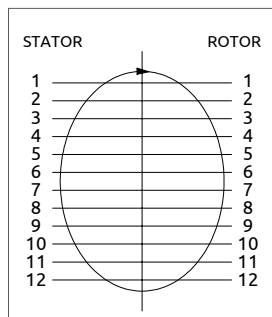

Distributore rotante 12 vie  
Swivel joint 12 ways

Item code  
D085120300

POS.	Statore Stator	Rotore Rotor	DN (mm)	Pressione max a 12RPM (bar) Max pressure at 12RPM (bar)	Fluido Fluid
1	3/8"G	3/8"G	10	5	Gasoil
2	3/8"G	3/8"G	10	5	Gasoil
3	1/2"G	1/2"G	14	5	Gasoil
4	1/4"G	1/4"G	6	350	Hydraulic Oil
5	3/8"G	3/8"G	10	350	Hydraulic Oil
6	3/8"G	3/8"G	10	350	Hydraulic Oil
7	3/8"G	3/8"G	10	350	Hydraulic Oil
8	3/8"G	3/8"G	10	350	Hydraulic Oil
9	1/4"G	1/4"G	6	350	Hydraulic Oil
10	1"G	1"G	22	350	Hydraulic Oil
11	1"G	1"G	22	350	Hydraulic Oil
12	1/4"G	1/4"G	6	350	Hydraulic Oil

Distributore rotante 12 vie  
Swivel joint 12 ways

Item code  
D100120100

POS.	Statore Stator	Rotore Rotor	DN (mm)	Pressione max a 12RPM (bar) Max pressure at 12RPM (bar)	Fluido Fluid
1	3/4"G	3/4"G	18	330	Hydraulic Oil
2	3/4"G	3/4"G	18	330	Hydraulic Oil
3	3/4"G	3/4"G	18	330	Hydraulic Oil
4	3/4"G	3/4"G	18	330	Hydraulic Oil
5	1/2"G	1/2"G	12	330	Hydraulic Oil
6	1/4"G	1/4"G	6	330	Hydraulic Oil
7	1/4"G	1/4"G	6	330	Hydraulic Oil
8	1/4"G	1/4"G	6	330	Hydraulic Oil
9	1/4"G	1/4"G	6	330	Hydraulic Oil
10	1/4"G	1/4"G	6	330	Hydraulic Oil
11	1/4"G	1/4"G	6	330	Hydraulic Oil
12	1/4"G	1/4"G	6	330	Hydraulic Oil