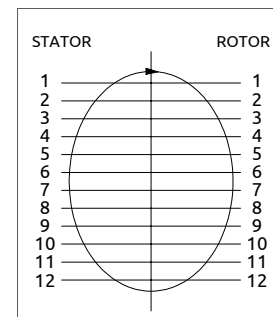

Distributore rotante 12 vie  
Swivel joint 12 ways

Item code  
D085120300

POS.	Statore Stator	Rotore Rotor	DN (mm)	Pressione max a 12RPM (bar) Max pressure at 12RPM (bar)	Fluido Fluid
1	3/8"G	3/8"G	10	5	Gasoil
2	3/8"G	3/8"G	10	5	Gasoil
3	1/2"G	1/2"G	14	5	Gasoil
4	1/4"G	1/4"G	6	350	Hydraulic Oil
5	3/8"G	3/8"G	10	350	Hydraulic Oil
6	3/8"G	3/8"G	10	350	Hydraulic Oil
7	3/8"G	3/8"G	10	350	Hydraulic Oil
8	3/8"G	3/8"G	10	350	Hydraulic Oil
9	1/4"G	1/4"G	6	350	Hydraulic Oil
10	1"G	1"G	22	350	Hydraulic Oil
11	1"G	1"G	22	350	Hydraulic Oil
12	1/4"G	1/4"G	6	350	Hydraulic Oil

Distributore rotante 12 vie  
Swivel joint 12 ways

Item code  
D100120100

POS.	Statore Stator	Rotore Rotor	DN (mm)	Pressione max a 12RPM (bar) Max pressure at 12RPM (bar)	Fluido Fluid
1	3/4"G	3/4"G	18	330	Hydraulic Oil
2	3/4"G	3/4"G	18	330	Hydraulic Oil
3	3/4"G	3/4"G	18	330	Hydraulic Oil
4	3/4"G	3/4"G	18	330	Hydraulic Oil
5	1/2"G	1/2"G	12	330	Hydraulic Oil
6	1/4"G	1/4"G	6	330	Hydraulic Oil
7	1/4"G	1/4"G	6	330	Hydraulic Oil
8	1/4"G	1/4"G	6	330	Hydraulic Oil
9	1/4"G	1/4"G	6	330	Hydraulic Oil
10	1/4"G	1/4"G	6	330	Hydraulic Oil
11	1/4"G	1/4"G	6	330	Hydraulic Oil
12	1/4"G	1/4"G	6	330	Hydraulic Oil