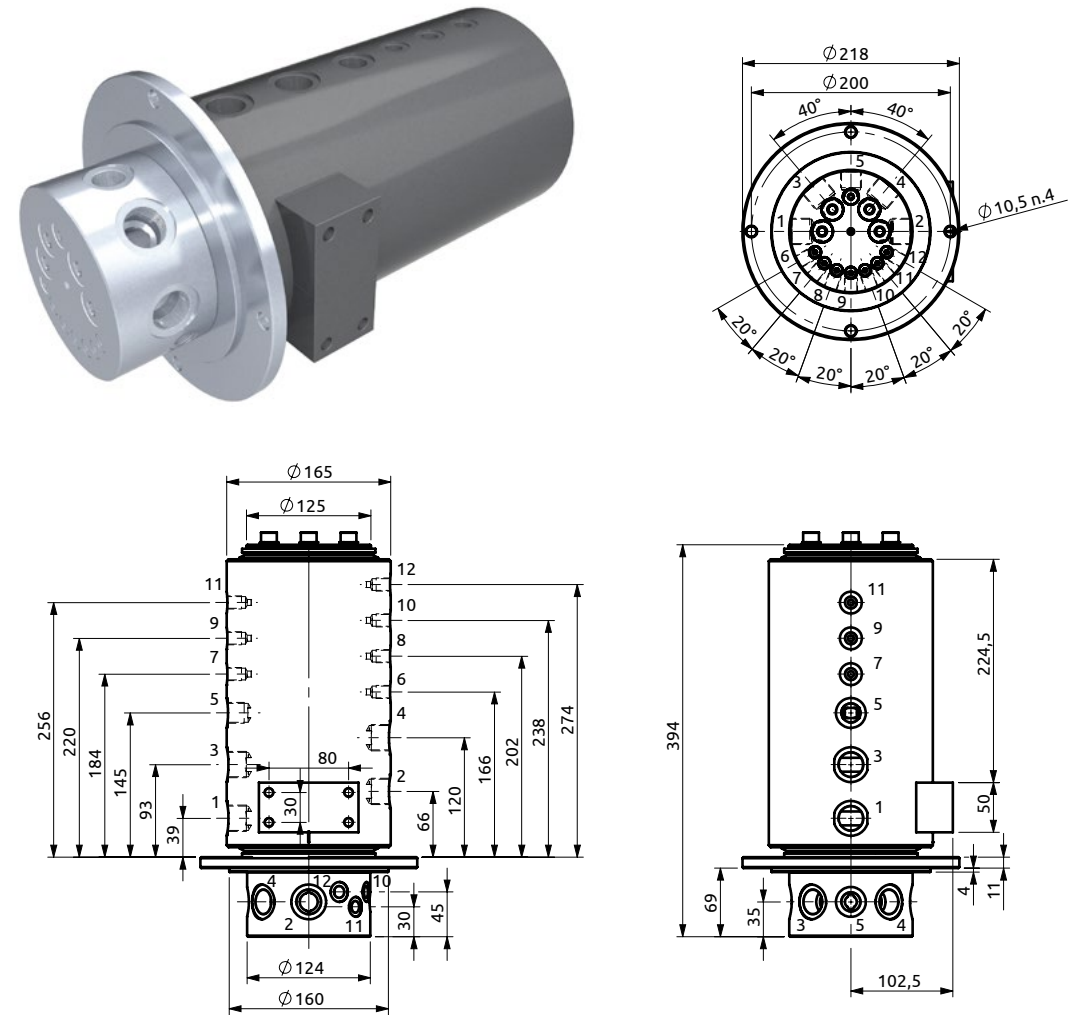

Distributore rotante 12 vie  
Swivel joint 12 ways

Item code  
D085120300

POS.	Statore Stator	Rotore Rotor	DN (mm)	Pressione max a 12RPM (bar) Max pressure at 12RPM (bar)	Fluido Fluid
1	3/8"G	3/8"G	10	5	Gasoil
2	3/8"G	3/8"G	10	5	Gasoil
3	1/2"G	1/2"G	14	5	Gasoil
4	1/4"G	1/4"G	6	350	Hydraulic Oil
5	3/8"G	3/8"G	10	350	Hydraulic Oil
6	3/8"G	3/8"G	10	350	Hydraulic Oil
7	3/8"G	3/8"G	10	350	Hydraulic Oil
8	3/8"G	3/8"G	10	350	Hydraulic Oil
9	1/4"G	1/4"G	6	350	Hydraulic Oil
10	1"G	1"G	22	350	Hydraulic Oil
11	1"G	1"G	22	350	Hydraulic Oil
12	1/4"G	1/4"G	6	350	Hydraulic Oil

Distributore rotante 12 vie  
Swivel joint 12 ways

Item code  
D100120100

POS.	Statore Stator	Rotore Rotor	DN (mm)	Pressione max a 12RPM (bar) Max pressure at 12RPM (bar)	Fluido Fluid
1	3/4"G	3/4"G	18	330	Hydraulic Oil
2	3/4"G	3/4"G	18	330	Hydraulic Oil
3	3/4"G	3/4"G	18	330	Hydraulic Oil
4	3/4"G	3/4"G	18	330	Hydraulic Oil
5	1/2"G	1/2"G	12	330	Hydraulic Oil
6	1/4"G	1/4"G	6	330	Hydraulic Oil
7	1/4"G	1/4"G	6	330	Hydraulic Oil
8	1/4"G	1/4"G	6	330	Hydraulic Oil
9	1/4"G	1/4"G	6	330	Hydraulic Oil
10	1/4"G	1/4"G	6	330	Hydraulic Oil
11	1/4"G	1/4"G	6	330	Hydraulic Oil
12	1/4"G	1/4"G	6	330	Hydraulic Oil