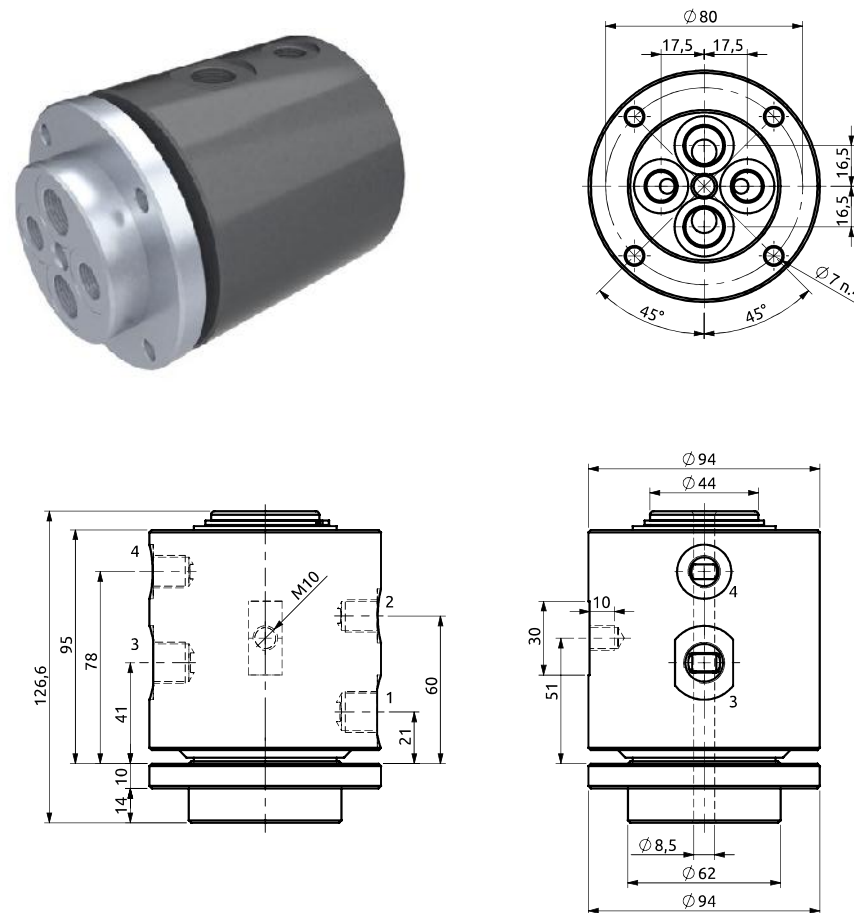

Distributore rotante 03 vie
Swivel joint 03 ways

Item code
D145030200

Distributore rotante 04 vie
Swivel joint 04 ways

Item code
D045040100

STATOR ROTOR

POS.	Statore Stator	Rotore Rotor	DN (mm)	Pressione max a 12RPM (bar) Max pressure at 12RPM (bar)	Fluido Fluid
1	1.1/2" SAE6000	1.1/2" SAE6000	38	420	Hydraulic Oil
2	1.1/2" SAE6000	1.1/2" SAE6000	38	420	Hydraulic Oil
3	1"G	1"G	25	420	Hydraulic Oil

STATOR ROTOR

POS.	Statore Stator	Rotore Rotor	DN (mm)	Pressione max a 12RPM (bar) Max pressure at 12RPM (bar)	Fluido Fluid
1	3/8"G	3/8"G	10	300	Hydraulic Oil
2	3/8"G	3/8"G	10	300	Hydraulic Oil
3	1/4"G	1/4"G	6	300	Hydraulic Oil
4	1/4"G	1/4"G	6	300	Hydraulic Oil