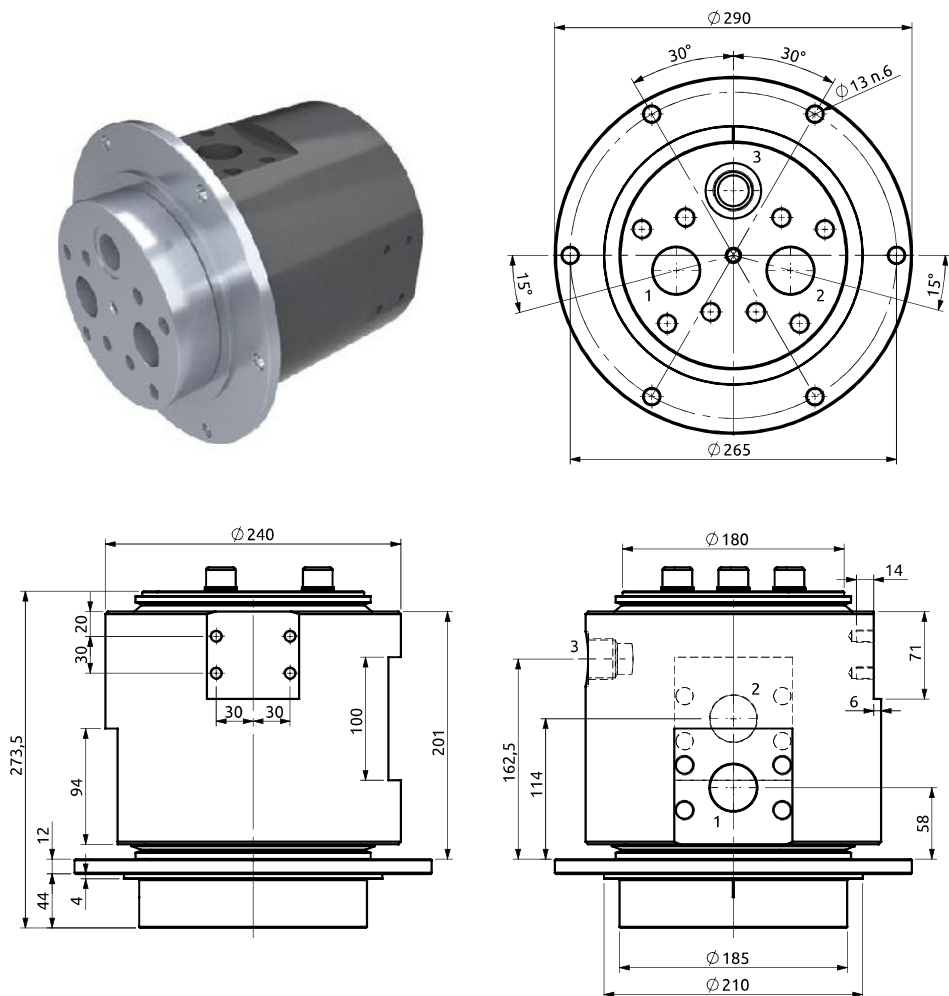

Distributore rotante 03 vie
Swivel joint 03 ways

Item code
D145030200

Distributore rotante 04 vie
Swivel joint 04 ways

Item code
D045040100

STATOR ROTOR

POS.	Statore Stator	Rotore Rotor	DN (mm)	Pressione max a 12RPM (bar) Max pressure at 12RPM (bar)	Fluido Fluid
1	1.1/2" SAE6000	1.1/2" SAE6000	38	420	Hydraulic Oil
2	1.1/2" SAE6000	1.1/2" SAE6000	38	420	Hydraulic Oil
3	1"G	1"G	25	420	Hydraulic Oil

STATOR ROTOR

POS.	Statore Stator	Rotore Rotor	DN (mm)	Pressione max a 12RPM (bar) Max pressure at 12RPM (bar)	Fluido Fluid
1	3/8"G	3/8"G	10	300	Hydraulic Oil
2	3/8"G	3/8"G	10	300	Hydraulic Oil
3	1/4"G	1/4"G	6	300	Hydraulic Oil
4	1/4"G	1/4"G	6	300	Hydraulic Oil