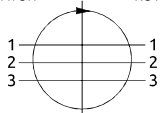

Distributore rotante 03 vie
Swivel joint 03 ways

Item code
D145030200

Distributore rotante 04 vie
Swivel joint 04 ways

Item code
D045040100

STATOR ROTOR

POS.	Statore Stator	Rotore Rotor	DN (mm)	Pressione max a 12RPM (bar) Max pressure at 12RPM (bar)	Fluido Fluid
1	1.1/2" SAE6000	1.1/2" SAE6000	38	420	Hydraulic Oil
2	1.1/2" SAE6000	1.1/2" SAE6000	38	420	Hydraulic Oil
3	1"G	1"G	25	420	Hydraulic Oil

STATOR ROTOR

POS.	Statore Stator	Rotore Rotor	DN (mm)	Pressione max a 12RPM (bar) Max pressure at 12RPM (bar)	Fluido Fluid
1	3/8"G	3/8"G	10	300	Hydraulic Oil
2	3/8"G	3/8"G	10	300	Hydraulic Oil
3	1/4"G	1/4"G	6	300	Hydraulic Oil
4	1/4"G	1/4"G	6	300	Hydraulic Oil